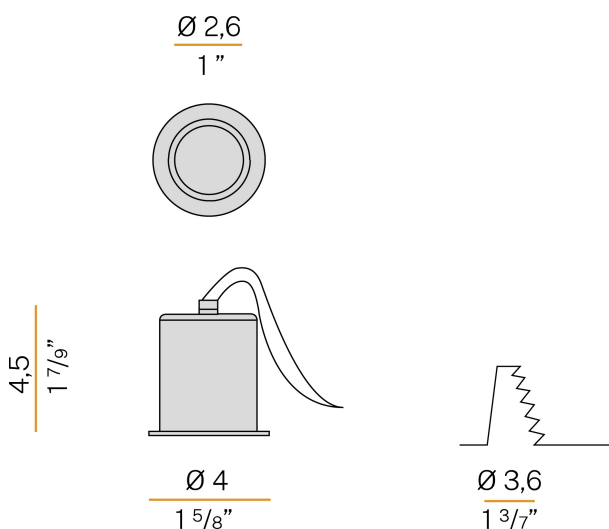

### Data sheet

CODE	XR25401.040.2615
SYSTEM POWER CONSUMPTION	4,5W
EFFICACY	106.25lm/W
LIGHT SOURCE	LED
LIGHT SOURCE LIFETIME	L80 (B10) 50.000h
COLOUR TEMPERATURE	3000K Ra>90
LIGHT DISTRIBUTION	wide flood
BEAM ANGLE	60°
POWER SUPPLY	500mA DC
DRIVER	remote not included
NOMINAL LUMINOUS FLUX	500lm
LUMEN OUTPUT	425lm
EFFICIENCY	85%
WEIGHT	0,07 Kg
PROTECTION DEGREE	IP43 IP20
SHOCK RESISTANCE RATING	IK07
GLOW WIRE TEST PERFORMANCE	850°
PACKING DIMENSIONS	7,5 x 7,5 x 8,0 cm

### Technical drawing