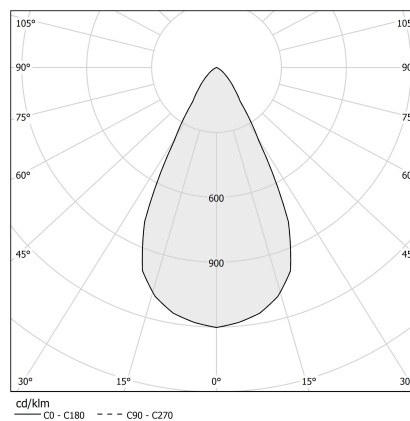

### Data sheet

CODE	XR25401.040.2615
SYSTEM POWER CONSUMPTION	4,5W
EFFICACY	106.25lm/W
LIGHT SOURCE	LED
LIGHT SOURCE LIFETIME	L80 (B10) 50.000h
COLOUR TEMPERATURE	3000K Ra>90
LIGHT DISTRIBUTION	wide flood
BEAM ANGLE	60°
POWER SUPPLY	500mA DC
DRIVER	remote not included
NOMINAL LUMINOUS FLUX	500lm
LUMEN OUTPUT	425lm
EFFICIENCY	85%
WEIGHT	0,07 Kg
PROTECTION DEGREE	IP43 IP20
SHOCK RESISTANCE RATING	IK07
GLOW WIRE TEST PERFORMANCE	850°
PACKING DIMENSIONS	7,5 x 7,5 x 8,0 cm

### Technical drawing

### Polar diagram