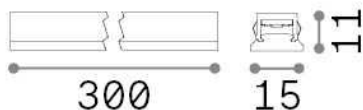

General info

Technical - Systems

Ean	8021696329444
Item	STICK WIDE 06W
Installation	Systems
Guarantee	5 years
Gross weight	0.08 kg
Volume	0.000122 m ³

Technical info

Net weight	0.07 kg
Insulation class	III
Protection index	IP20
Compliance	CE
Operating temperature	0° ~ +40 °C
Dimmer	1, Phase-cut
Power output	48 V DC
Power supply	Required, remoted, not included Replaceable (by qualified operators only)
Accessories not included	Stick profile

Source info

Integrated source	Integrated LED module
Replaceable source	Replaceable (by qualified operators only)
Power	6 W
Emission	Direct
Max consumption	max 6,00 W
Features LED	LED SMD BRIDGELUX
CCT LED	3000 K
Duration LED (t. 25°C)	30000 h
CRI	> 90
Light beam	110°
Light beam flux	600 lm
Useful light flux	230 lm
Photobiological risk	1
Standby power	< 0.50 W