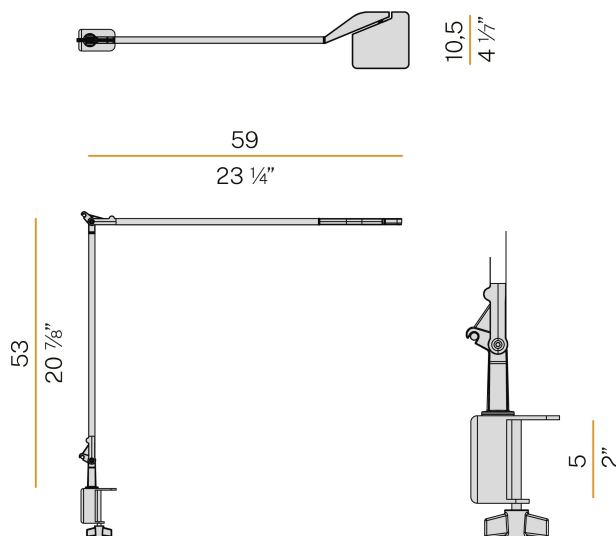

PANZERI

Jackie lot

220-240V AC dimmable (IoT/Step DIM)

CM07701.000.0413

● white

Data sheet

CODE	CM07701.000.0413
SYSTEM POWER CONSUMPTION	10W
EFFICACY	70.6lm/W
LIGHT SOURCE	LED
LIGHT SOURCE LIFETIME	L90 (B10) 50.000h
COLOUR TEMPERATURE	3000K Ra>90
LIGHT DISTRIBUTION	adjustable
BEAM ANGLE	90°
POWER SUPPLY	220-240V AC
FREQUENCY	50/60Hz
ELECTRICAL CONFIGURATION	dimmable (IoT/Step DIM)
DRIVER	integrated included
NOMINAL LUMINOUS FLUX	884lm
LUMEN OUTPUT	706lm
EFFICIENCY	79.9%
WEIGHT	0,83 Kg
PROTECTION DEGREE	IP40
COLOUR TOLLERANCES	SDCM 3
PACKING DIMENSIONS	6,0 x 119,0 x 25,0 cm

Table lighting fixture for interiors, with swivelling light beam.
 Pickled sheet metal fixing clamp in polyacrylic paint.
 Extruded aluminium frame in white, black, red or titanium polyacrylic paint.
 Die-cast aluminium joints in polyacrylic paint.
 Steel wire rope slings.
 Die-cast aluminium head rotating on two axes in polyacrylic paint.
 Modelled acrylic diffuser with mat finish and double serigraphy.
 Push-button to adjust luminosity according to 5 levels of visual comfort.
 Module for luminous flux automatic regulation, complete with sensor for measuring environmental conditions and with Bluetooth antenna for managing the device or for connecting it to a Building Automation system.
 Equipped with a 1,6m (63") long power cable with jack connector and adapter plug.

Technical drawing

Polar diagram