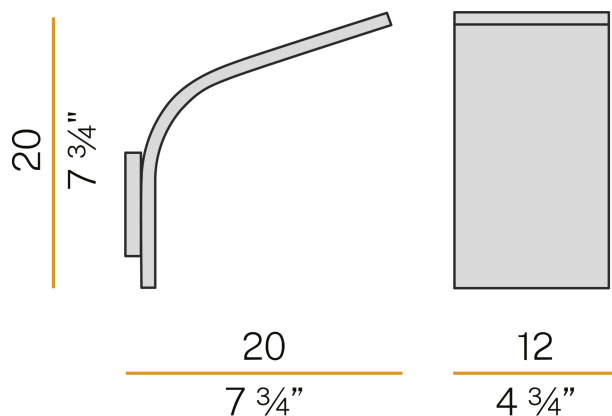

Technical drawing