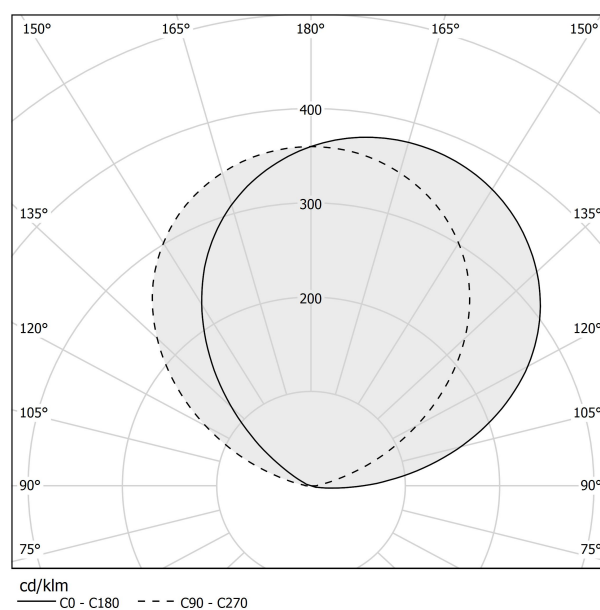

Polar diagram