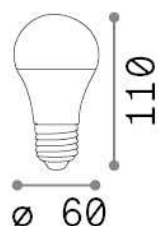

General info

Lampadine e accessori - Goccia

Ean	8021696151991
Item	E27 GOCCIA 10W 4000K CRI80 BIANCO
Installation	-
Guarantee	5 years
Gross weight	0.05 kg
Volume	0.000432 m ³

Technical info

Net weight	0.04 kg
Insulation class	-
Compliance	CE
Power output	220-240 V AC 50/60 Hz
Dimmer	NO, On-Off
Power supply	Not required

Source info

Power	10 W
Emission	Diffuse
Max consumption	max 9,50 W
CCT LED	4000 K
Duration LED (t. 25°C)	25000 h
CRI	> 80
Light beam	-
Useful light flux	1050 lm
Ignition time	X
Photobiological risk	EXEMPT