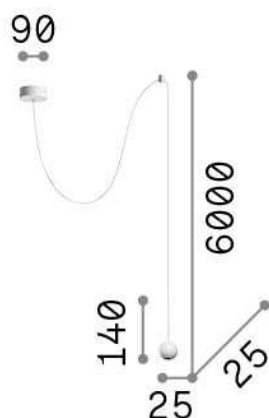

General info

Indoor - Suspensions

Ean	8021696310602
Item	ARCHIMEDE SP SFERA BIANCO
Installation	Suspensions
Guarantee	5 years
Gross weight	0.23 kg
Volume	0.001901 m ³

Technical info

Net weight	0.16 kg
Insulation class	II
Protection index	IP20
Compliance	CE
Operating temperature	0° ~ +40 °C
Dimmer	NO, On-Off
Power output	220-240 V AC 50/60 Hz
Power supply	In-built, included Replaceable (by qualified operators only), electronic

Source info

Integrated source	Integrated LED module
Replaceable source	Replaceable (by qualified operators only)
Power	LED 4 W
Emission	Direct
Max consumption	max 4,00 W
Features LED	LED SMD
CCT LED	3000 K
Duration LED (t. 25°C)	50000 h
CRI	> 90
Light beam	24°
Light beam flux	250 lm
Useful light flux	210 lm
Photobiological risk	2
Bulb included	1 - E14 OLIVA 4W 3000K CRI80 SATIN