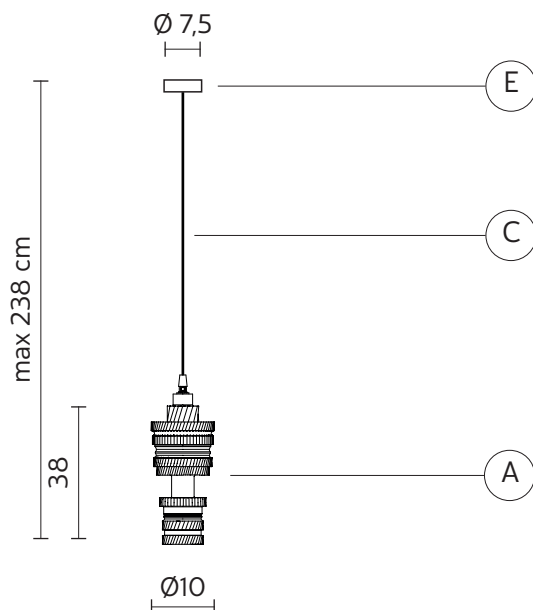

CEILING CUP "E"

material	metal
colour	matt white

ELECTRICAL CABLE "C"

material	PVC	
colour	transparent	

ELECTRICAL SYSTEM

socket	E27
source	max 1x105w
energy class	from E to A++

PACKAGING

nr. of collis	1
net weight/kg	0,9
gross weight/kg	1,40
packaging/cm	33x33x25

EMISSION OF LIGHT

one-directional

	direct
	filtered
	indirect
	none

CERTIFICATION

IEC	60598-1:2008
EN	60598-1:2008 + A11:2009

IP rate	IP20
bulb	optional

item number **700L**
decorative bulb
E27 - 25w - ≤ 60 lumen
class E