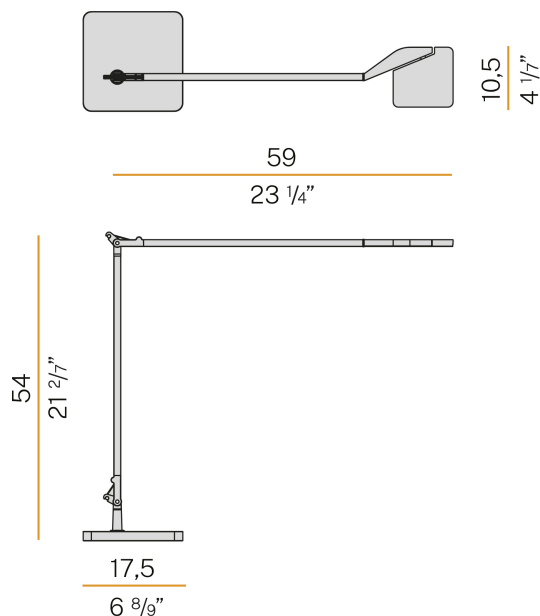

Technical drawing