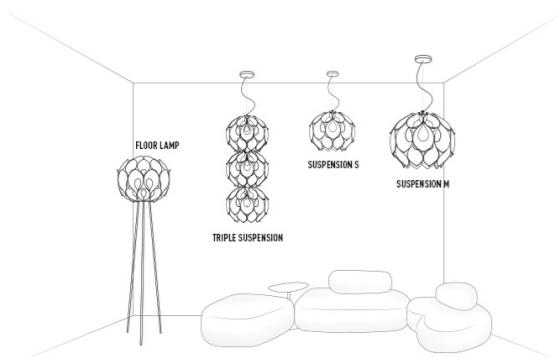

FLORA design by Zanini De Zanine

Compendium page 130

PRODUCT	SIZE	COLOUR	CODE
SUSPENSION MEDIUM Bulbs E27: 3 X 8W LED Filament Made of: Lentiflex® / Goldflex® / Steelflex® Pewterflex® / Copperflex® / Methacrylate With: MagneticSystem® / Hand-finished Sphere Ceiling rose matching colour (metalized version) Weight: net Kg 3,0 - gross Kg 4,0 Package: 56 x 56 x h44cm	h1: maximum cable length	☐ WHITE ☒ PURPLE ☒ YELLOW ☐ BLU ☒ GOLD ☐ SILVER ☒ COPPER ☒ PEWTER	FLO85SOS0002W_000 FLO85SOS0002P_000 FLO85S00002G_000 FLO85SOS0002B_000 FLO85SOS0002O_000 FLO85SOS0002S_000 FLO85SOS0002RA000 FLO85SOS0002PE000
SUSPENSION SMALL Bulbs E27: 2 X 8W LED Filament Made of: Lentiflex® / Goldflex® / Steelflex® Pewterflex® / Copperflex® / Methacrylate With: MagneticSystem® / Hand-finished Sphere Ceiling rose matching colour (metalized version) Weight: net Kg 1,0 - gross Kg 2,0 Package: 40 x 40 x h29cm	h1: maximum cable length	☐ WHITE ☒ PURPLE ☒ YELLOW ☐ BLU ☒ GOLD ☐ SILVER ☒ COPPER ☒ PEWTER	FLO85SOS0001W_000 FLO85SOS0001P_000 FLO85S00001G_000 FLO85SOS0001B_000 FLO85SOS0001O_000 FLO85SOS0001S_000 FLO85SOS0001RA000 FLO85SOS0001PE000
SUSPENSION TRIPLE Bulbs E14: 3 X 4W LED Filament Made of: Lentiflex® Weight: net Kg 2,5 - gross Kg 3,5 Package: 40 x 40 x h90cm	h1: maximum cable length	☐ WHITE ☒ PURPLE ☒ YELLOW ☒ BLU	FLO85SOS0003W_000 FLO85SOS0003P_000 FLO85SOS0003G_000 FLO85SOS0003B_000

FLORA ENTIRE COLLECTION