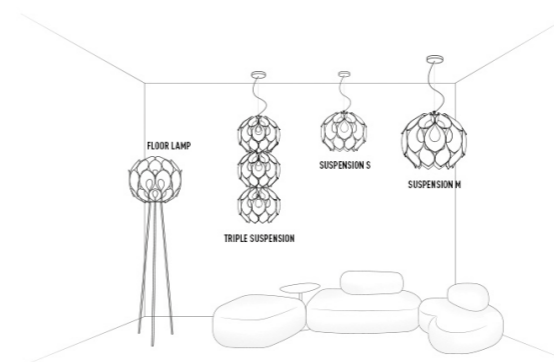

FLORA ENTIRE COLLECTION