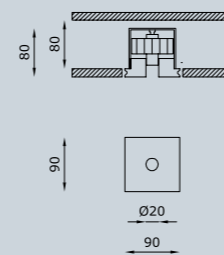

REAR LIGHT,
MINIMUM REAR DIMENSIONS.

The miniaturised version of Genius is now available with Genius Basic: a version with more compact dimensions, made in Coral®. A totally recessed luminaire for indoor use, Genius Basic satisfies Contract Business needs, with the usual technical reliability of Buzzi & Buzzi. An efficient product with high performances, able to achieve 540 lm emission from the usual 20 mm (0.79") hole, but even more compact and installable in a cavity of only 80 mm (3.15"). As in the whole Genius range, the Basic version has an electrical part which can be removed through the light hole, thanks to a mechanism that makes it easy to pull the LED light source out and replace it. The only visible aperture is the light emission hole measuring 20 mm (0.79"), so there is no need for any inspection hatch, nor for invasive maintenance operations.

Recessed

CODE COMPOSITION

1885.00 4 R 24 E _ND	light colour	
	27	2700K
	30	3000K
	40	4000K
1886.00 4 R 24 E _ND	light colour	
	27	2700K
	30	3000K
	40	4000K
example of code composition	1885.00 4 R 24 E 30 WD	

TECHNICAL FEATURES

Code	1885.00 XX	1886.00 XX
Type	Downlight 90°	Downlight 90°
Material	00: Coral®	00: Coral®
Weight	0.65 Kg	0.65 Kg
Mounting	Ceiling recessed	Ceiling recessed
IP rating	IP20	IP20
Insulation class	III	III
Control gear	Remote constant current electronic driver (not included)	Remote constant current electronic driver and inverter (included)
Cut out for plasterboard	100 x 100 mm	100 x 100 mm
Lamp type	LED 700 mA Vf: 6.5 VDC	LED 700 mA
Lamp wattage	1 x 4.5W	1 x 4.5W
Luminous efficacy	540 lm - 3000K	540 lm - 3000K
Light distribution	Wide beam 24°	Wide beam 24°
Fitting	-	-
Light colour	White 3000K White 2700K | 4000K (on request)	White 3000K White 2700K | 4000K (on request)
Light hole	Ø 20 mm	Ø 20 mm
Voltage connection	By driver (optional)	220-240V · 50/60Hz
CRI	>90	>90
Emergency	-	1 hour
Energy efficiency class	A++	A++
Note	On request available dimmable PUSH or DALI, remote installation. This product could be ordered with IP65 protection grade (code 1985.CW).	On request available dimmable PUSH or DALI, remote installation. This product could be ordered with IP65 protection grade (code 1986.CW).

OPTIONAL ACCESSORIES

product code	optional code	description	info
1885.00 XX	H8700.E	Constant current electronic driver. Remote installation	Suitable for n°3 code 1885.AC XX - 700 mA
	BR1885LT	Brick box	Dimensions L: 195 mm; W: 105 mm; D: 110 mm
1886.00 XX	BR1886LT	Brick box	Dimensions L: 195 mm; W: 105 mm; D: 110 mm