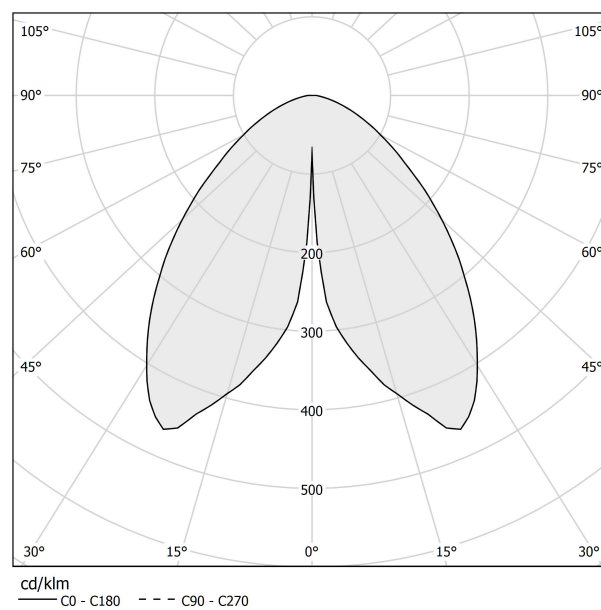

### Data sheet

CODE	C07817.011.0514
SYSTEM POWER CONSUMPTION	2W
EFFICACY	67lm/W
LIGHT SOURCE	LED
LIGHT SOURCE LIFETIME	L80 (B10) 70.000h
COLOUR TEMPERATURE	2700K Ra>90
LIGHT DISTRIBUTION	diffused
POWER SUPPLY	5V DC
ELECTRICAL CONFIGURATION	battery
NOMINAL LUMINOUS FLUX	273lm
LUMEN OUTPUT	134lm
EFFICIENCY	49.1%
WEIGHT	1,06 Kg
PROTECTION DEGREE	IP65
COLOUR TOLLERANCES	SDCM 3
PACKING DIMENSIONS	13,5 x 21,0 x 33,0 cm

### Polar diagram