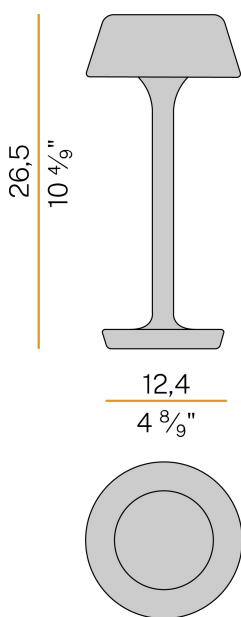

## Firefly In The Sky

5V DC battery  
C07817.011.0514

 bronze

### Data sheet

CODE	C07817.011.0514
SYSTEM POWER CONSUMPTION	2W
EFFICACY	67lm/W
LIGHT SOURCE	LED
LIGHT SOURCE LIFETIME	L80 (B10) 70.000h
COLOUR TEMPERATURE	2700K Ra>90
LIGHT DISTRIBUTION	diffused
POWER SUPPLY	5V DC
ELECTRICAL CONFIGURATION	battery
NOMINAL LUMINOUS FLUX	273lm
LUMEN OUTPUT	134lm
EFFICIENCY	49.1%
WEIGHT	1,06 Kg
PROTECTION DEGREE	IP65
COLOUR TOLLERANCES	SDCM 3
PACKING DIMENSIONS	13,5 x 21,0 x 33,0 cm

### Technical drawing

### Polar diagram