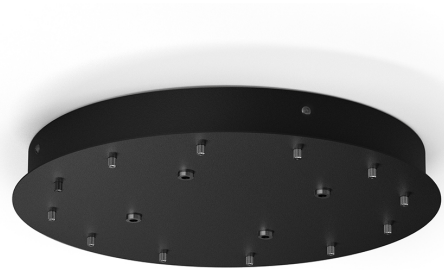

PANZERI

Zero Round

220-240V AC dimmable (DALI/Push DIM)

[XM03302.534.0002](#)

 black

Data sheet

CODE	XM03302.534.0002
POWER SUPPLY	220-240V AC
FREQUENCY	50/60Hz
ELECTRICAL CONFIGURATION	dimmable (DALI/Push DIM)
DRIVER	integrated included
WEIGHT	3,56 Kg
PACKING DIMENSIONS	40,0 x 40,0 x 16,0 cm

Canopy for power supply and suspension of 4 Zero Shapes Horizontal models, with DALI/Push DIM drivers.

Technical drawing

3,8
1 1/2"

32,5
12 4/5"