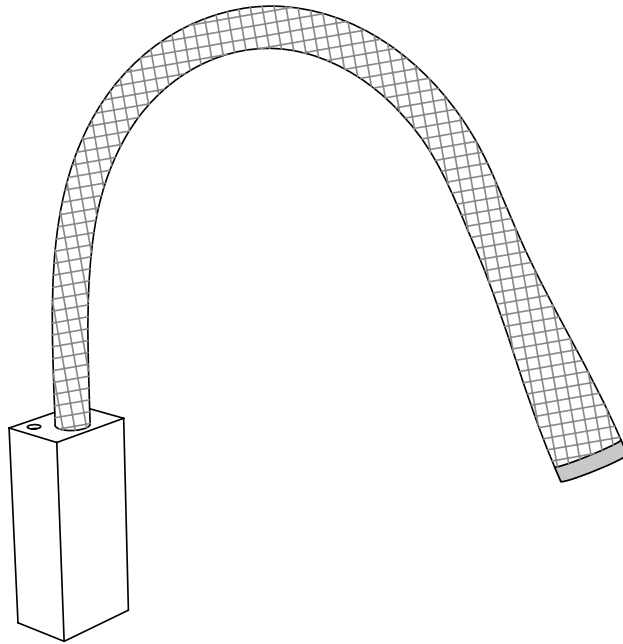

Cavo nero in uscita dal retro
Black cable without plug

Cavo in tessuto nero con spina
in uscita dalla base
Cable (black fabric) with plug

FLEXILED AP L.60
PRODOTTO / PRODUCT **IMBALLI / PACKAGING**

Peso-Weight 0.5 kg / 1.1 lbs	Box 1 L: 754 mm / 29.7" P-W: 140 mm / 5.3" H: 80 mm / 3.3" Peso-Weight: 1 kg / 2.2 lbs
--	---

FLEXILED AP L.90
PRODOTTO / PRODUCT **IMBALLI / PACKAGING**

Peso-Weight 0.5 kg / 1.1 lbs	Box 1 L: 1054 mm / 41.5" P: 140 mm / 5.3" H: 80 mm / 3.3" Peso-Weight: 1 kg / 2.2 lbs
--	--

FLEXILED AP L.60
PRODOTTO / PRODUCT **IMBALLI / PACKAGING**

Peso-Weight	Box 1
0.5 kg / 1.1 lbs	L: 754 mm / 29.7"
	P-W: 140 mm / 5.3"
	H: 80 mm / 3.3"
	Peso-Weight: 1 kg / 2.2 lbs

FLEXILED AP L.90
PRODOTTO / PRODUCT **IMBALLI / PACKAGING**

Peso-Weight	Box 1
0.5 kg / 1.1 lbs	L: 1054 mm / 41.5"
	P: 140 mm / 5.3"
	H: 80 mm / 3.3"
	Peso-Weight: 1 kg / 2.2 lbs