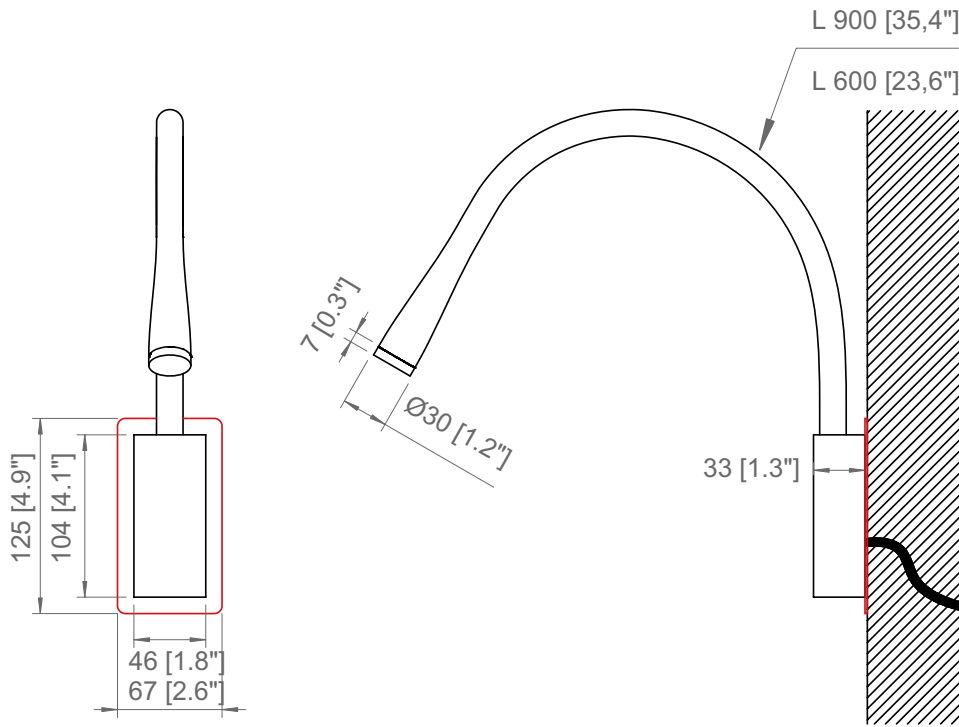

FLEXILED AP L.60
PRODOTTO / PRODUCT   **IMBALLI / PACKAGING**

Peso-Weight	Box 1
0.5 kg / 1.1 lbs	L: 754 mm / 29.7"
	P-W: 140 mm / 5.3"
	H: 80 mm / 3.3"
	Peso-Weight: 1 kg / 2.2 lbs

FLEXILED AP L.90
PRODOTTO / PRODUCT   **IMBALLI / PACKAGING**

Peso-Weight	Box 1
0.5 kg / 1.1 lbs	L: 1054 mm / 41.5"
	P: 140 mm / 5.3"
	H: 80 mm / 3.3"
	Peso-Weight: 1 kg / 2.2 lbs