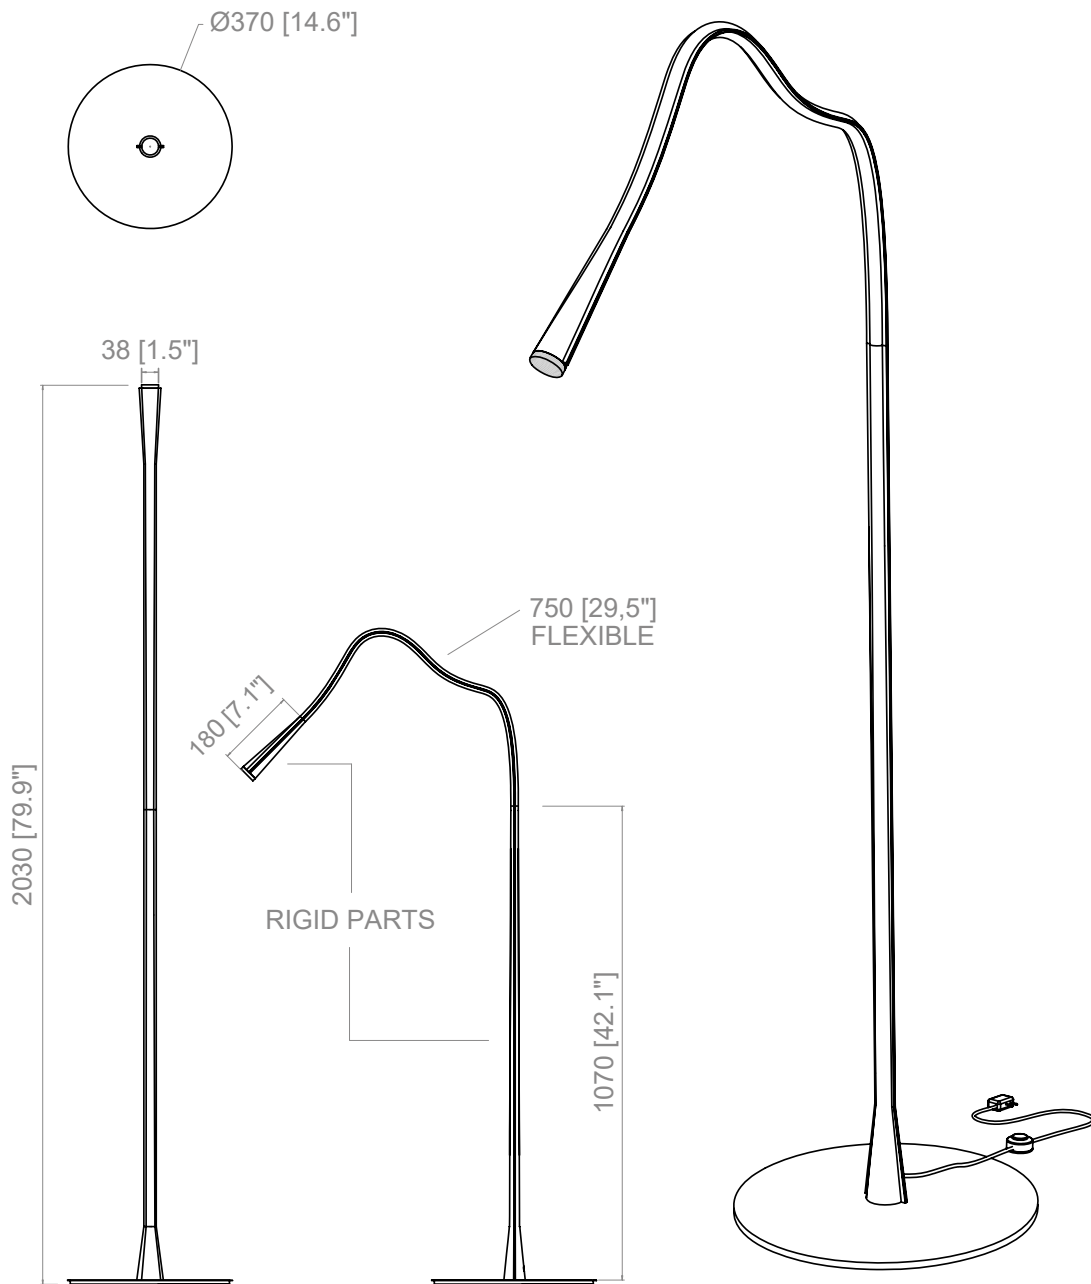

FLEXILED AP L.60
PRODOTTO / PRODUCT **IMBALLI / PACKAGING**

Peso-Weight	Box 1
0.5 kg / 1.1 lbs	L: 754 mm / 29.7"
	P-W: 140 mm / 5.3"
	H: 80 mm / 3.3"
	Peso-Weight: 1 kg / 2.2 lbs

FLEXILED AP L.90
PRODOTTO / PRODUCT **IMBALLI / PACKAGING**

Peso-Weight	Box 1
0.5 kg / 1.1 lbs	L: 1054 mm / 41.5"
	P: 140 mm / 5.3"
	H: 80 mm / 3.3"
	Peso-Weight: 1 kg / 2.2 lbs

FLEXILED AP L.60
PRODOTTO / PRODUCT **IMBALLI / PACKAGING**

Peso-Weight	Box 1
0.5 kg / 1.1 lbs	L: 754 mm / 29.7"
	P-W: 140 mm / 5.3"
	H: 80 mm / 3.3"
	Peso-Weight: 1 kg / 2.2 lbs

FLEXILED AP L.90
PRODOTTO / PRODUCT **IMBALLI / PACKAGING**

Peso-Weight	Box 1
0.5 kg / 1.1 lbs	L: 1054 mm / 41.5"
	P: 140 mm / 5.3"
	H: 80 mm / 3.3"
	Peso-Weight: 1 kg / 2.2 lbs

PRODOTTO / PRODUCT IMBALLI / PACKAGING

Peso-Weight	Box 1	Box 2
8.5 kg / 18.7 lbs	L: 100 mm / 3.9"	L: 430 mm / 16.9"
	P-W: 100 mm / 3.9"	P-W: 430 mm / 16.9"
	H: 2100 mm / 82.6"	H: 160 mm / 6.3"
	Peso-Weight: 3 kg / 6.6 lbs	Peso-Weight: 7.5 kg / 16.5 lbs