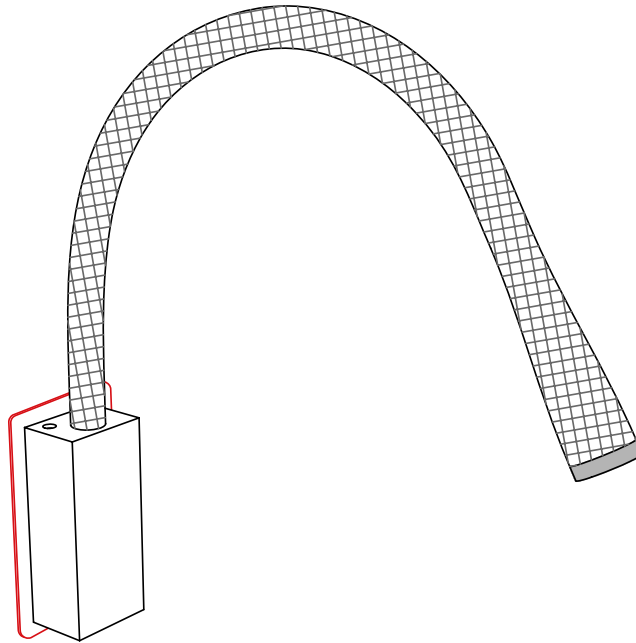

FLEXILED AP L.60
PRODOTTO / PRODUCT   **IMBALLI / PACKAGING**

Peso-Weight	Box 1
0.5 kg / 1.1 lbs	L: 754 mm / 29.7"
	P-W: 140 mm / 5.3"
	H: 80 mm / 3.3"
	Peso-Weight: 1 kg / 2.2 lbs

FLEXILED AP L.90
PRODOTTO / PRODUCT   **IMBALLI / PACKAGING**

Peso-Weight	Box 1
0.5 kg / 1.1 lbs	L: 1054 mm / 41.5"
	P: 140 mm / 5.3"
	H: 80 mm / 3.3"
	Peso-Weight: 1 kg / 2.2 lbs