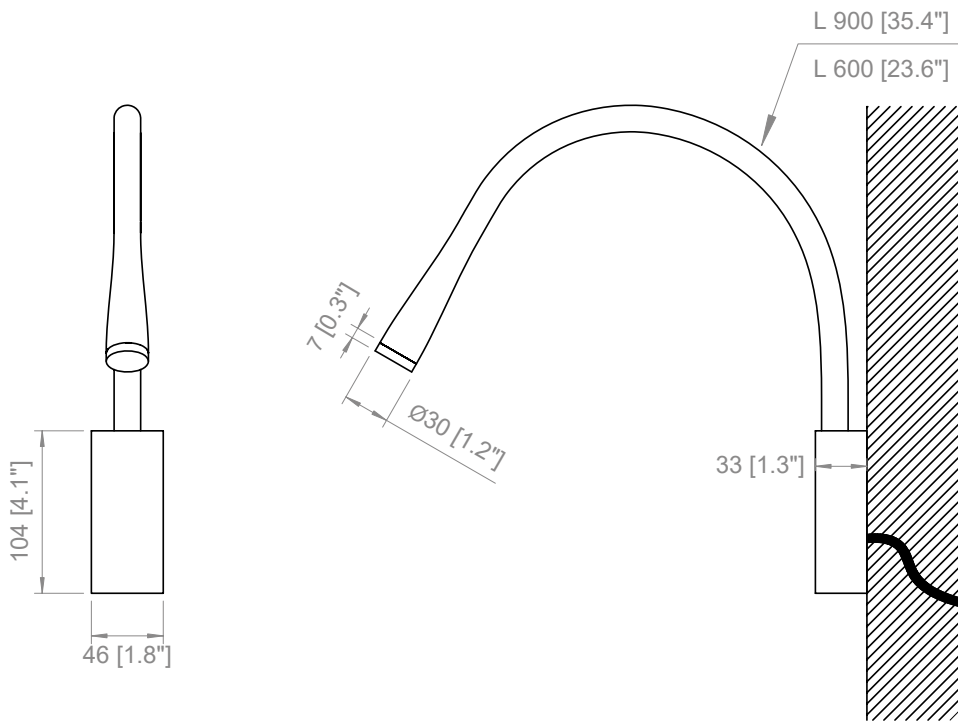

FLEXILED AP L.90
PRODOTTO / PRODUCT **IMBALLI / PACKAGING**

Peso-Weight 0.5 kg / 1.1 lbs	Box 1 L: 1054 mm / 41.5" P: 140 mm / 5.3" H: 80 mm / 3.3" Peso-Weight: 1 kg / 2.2 lbs
--	--

FLEXILED AP L.60
PRODOTTO / PRODUCT **IMBALLI / PACKAGING**

Peso-Weight	Box 1
0.5 kg / 1.1 lbs	L: 754 mm / 29.7"
	P-W: 140 mm / 5.3"
	H: 80 mm / 3.3"
	Peso-Weight: 1 kg / 2.2 lbs

FLEXILED AP L.90
PRODOTTO / PRODUCT **IMBALLI / PACKAGING**

Peso-Weight	Box 1
0.5 kg / 1.1 lbs	L: 1054 mm / 41.5"
	P: 140 mm / 5.3"
	H: 80 mm / 3.3"
	Peso-Weight: 1 kg / 2.2 lbs