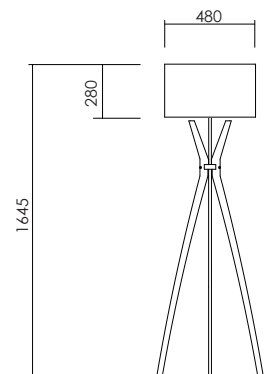

LIGHT SOURCE | FONTE LUMINOSA

DIMENSIONS | DIMENSIONI

E27 max 12W LED

IP20 CE ENEC

FINISHES | FINITURE

7114E0  
CODE | CODICE

Body | Corpo

Shade | Paralume