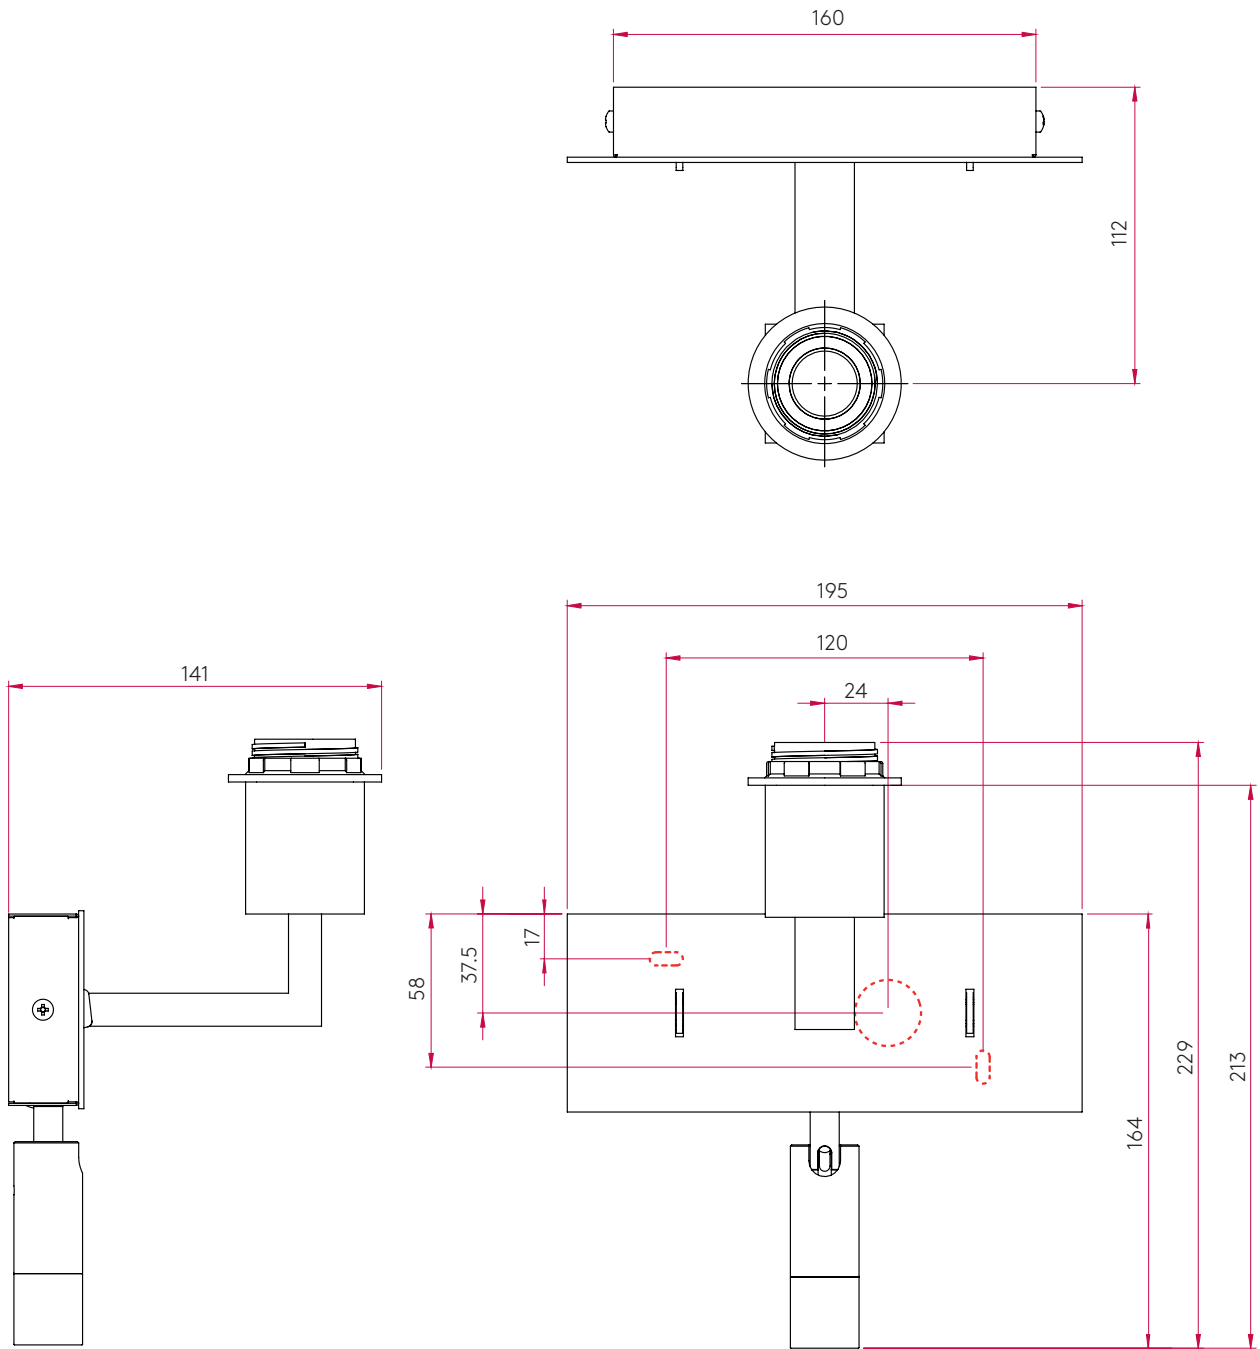

PRODUCT SPECIFICATION

GENERAL

FINISH:	Matt Nickel	CABLE LENGTH:	Not Applicable
MAIN MATERIAL:	Metal - Mild Steel	GROSS WEIGHT:	1.5 (kg)
DIMENSIONS:	H:229mm W:195mm D:135mm	CLASS:	CE (Class I)
INSTALLATION ORIENTATION:	Wall Mount - Horizontal	IP RATING:	IP20
CUT OUT HOLE:	Not Applicable	BATHROOM ZONE:	Zone 3
RECESS DEPTH:	Not Applicable	VOLTAGE:	Mains 230v
FIRE RATING:	Not Applicable	PRODUCT F MARK:	Suitable for mounting on flammable materials

MAIN LAMP

LIGHT SOURCE:	E27/ES	R9:	Lamp Dependent
MAXIMUM WATTAGE:	1 x 60W Max	MACADAM ELIPSE:	Not Applicable
MAXIMUM LAMP LENGTH:	145mm	UGR:	Not Applicable
LAMP INCLUDED?	No	BEAM ANGLE:	Not Applicable
LUMINOUS FLUX:	Lamp Dependent	AVERAGE LIFESPAN:	Lamp Dependent
COLOUR TEMP:	Lamp Dependent	L70:	Not Applicable
CRI:	Lamp Dependent		

ADDITIONAL LAMP

LIGHT SOURCE:	High Power LED	MACADAM ELIPSE:	3-Step
MAXIMUM WATTAGE:	1W	UGR:	Not Applicable
LAMP INCLUDED?	Yes (Integral)	BEAM ANGLE:	To Be Advised
LUMINOUS FLUX:	58 (lm)	TILT ADJUSTMENT ANGLE:	90 (Degrees)
COLOUR TEMP:	2700 (K)	ROTATION ADJUSTMENT ANGLE:	180 (Degrees)
CRI:	85	AVERAGE LIFESPAN:	60,000 (Hrs)
R9:	To Be Advised	L70:	To Be Advised

PRODUCT ELEVATIONS

ADDITIONAL INFORMATION

SHADE SOLD SEPARATELY

BOX QUANTITY X6