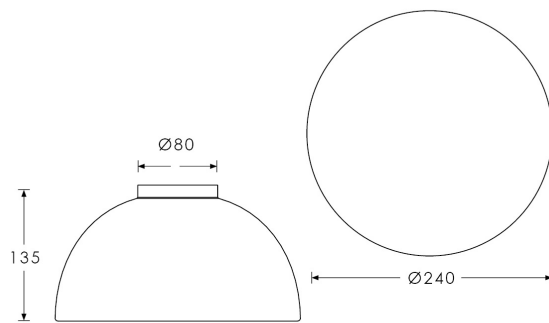

HEATHFIELD & CO

PRODUCT SPECIFICATION SHEET

WALL LIGHT | ORLA LARGE

WALL LIGHT

Material: Brass & Glass
Finish shown: Speckle
Metalwork finish: Satin Brass
Code: WL-ORLA-SBRS-SPEC-00L

SWITCHING & PLUG

Hardwired

WEIGHT

2 kgs approx

LAMPING

1x G9 Lampholder. LED bulb recommended.

FIXING NOTE

It is the buyer's responsibility to ensure that suitable fixings are used.

WARRANTY

12 Months

FINISHING NOTE

Our carefully selected glass and metalwork components are all hand finished by skilled artisans and as such no two products are exactly the same - something that adds to the unique charm of this product.

CLEANING INSTRUCTIONS

The finishes on this luminaire only require regular cleaning with a soft dry duster. Abrasive or chemical cleaners may harm the finish and should not be used. Shade to be dusted with a clean dry cloth.

Dimensions in mm and approximate

H&CO

Decorative lighting
for beautiful spaces

www.heathfield.co.uk | +44 (0) 1732 350450 | sales@heathfield.co.uk

Unit 1, Priory Road, Tonbridge, Kent, TN9 2AF, United Kingdom