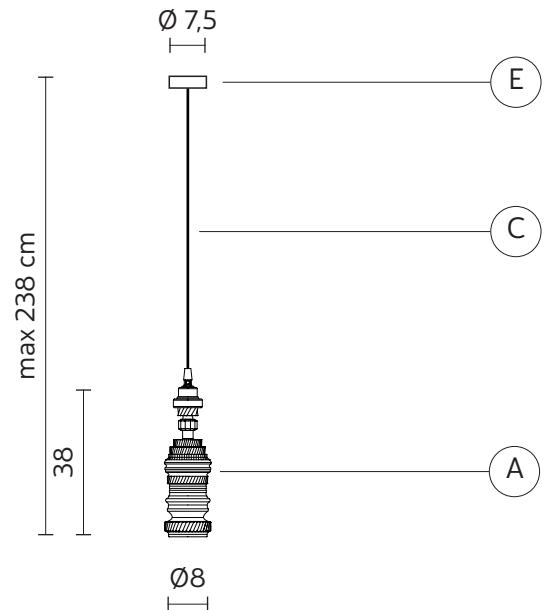

MEK suspension

Bizzarri design

ООО "Мастерская светотехники"
8 800 100 39 72
8 495 727 14 91
9725087@masv.ru
http://masv.ru

year 2015

TECHNICAL SHEET - SE107 3R INT

STRUCTURE "A"

material	ceramic	
colour	white and bronze	

CEILING CUP "E"

material	metal
colour	glossy white

ELECTRICAL CABLE "C"

material	PVC	
colour	transparent	

ELECTRICAL SYSTEM

socket	E27
source	max 1x105w
energy class	from E to A++

PACKAGING

nr. of collis	1
net weight/kg	0,85
gross weight/kg	1,25
packaging/cm	32x32x24