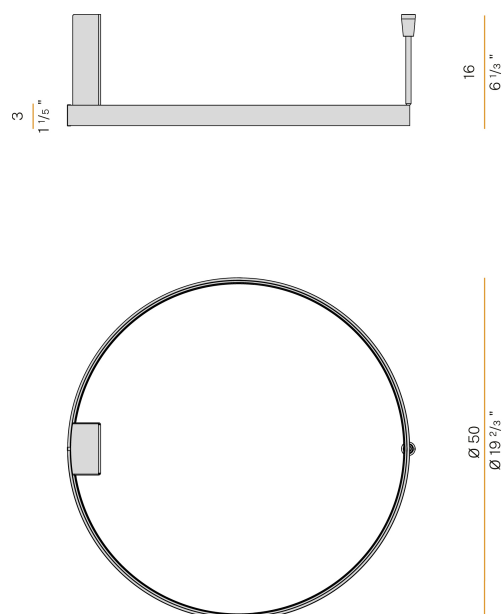

PANZERI

Zero Round

220-240V AC dimmable (DALI/Push DIM)

P03302.050.0502

● black

Data sheet

CODE	P03302.050.0502
SYSTEM POWER CONSUMPTION	29W
EFFICACY	70.31lm/W
LIGHT SOURCE	LED
LIGHT SOURCE LIFETIME	L70 (B50) 60.000h
COLOUR TEMPERATURE	2700K Ra>90
LIGHT DISTRIBUTION	diffused
POWER SUPPLY	220-240V AC
FREQUENCY	50/60Hz
ELECTRICAL CONFIGURATION	dimmable (DALI/Push DIM)
DRIVER	integrated included
NOMINAL LUMINOUS FLUX	2835lm
LUMEN OUTPUT	2039lm
EFFICIENCY	71.9%
WEIGHT	1,41 Kg
PROTECTION DEGREE	IP20
COLOUR TOLLERANCES	SDCM 3
PACKING DIMENSIONS	58,0 x 58,0 x 10,0 cm

Ceiling or wall lighting fixture for interiors, with direct and indirect light emission.
Pickled sheet metal ceiling or wall bracket in polyacrylic paint.
Pickled sheet metal wall plate in polyacrylic paint.
Bended extruded aluminium structure in white, black, bronze, mat brass or titanium polyacrylic paint.
Extruded polycarbonate diffuser with opaline finish.

Technical drawing

Application

Polar diagram