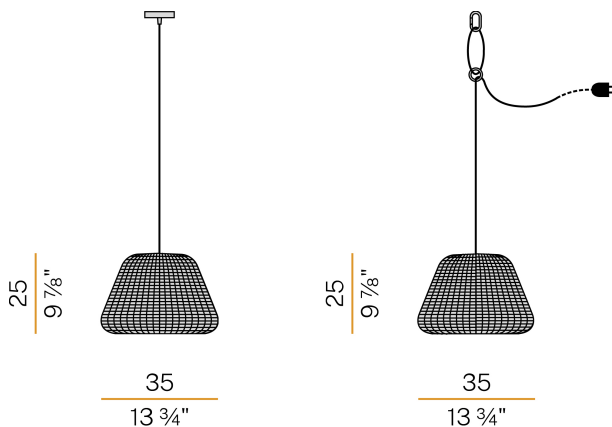

Technical drawing