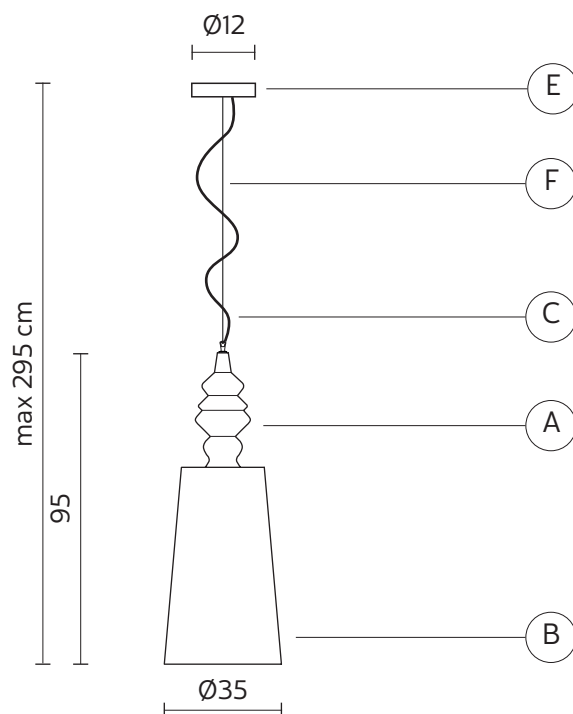

SHADE "B"

material	linen	
colour	white	

CEILING CUP "E"

material	metal	
colour	glossy white	

ELECTRICAL CABLE "C"

material	PVC	
colour	transparent	

SUSPENSION CABLE "F"

material	steel	
----------	-------	--

ELECTRICAL SYSTEM

socket	E27
source	max 1x70w
energy class	from E to A++

PACKAGING

nr. of collis	2
net weight/kg	2,6
gross weight/kg	5,6
packaging/cm	30x30x62(A) - 50x50x74(B)

EMISSION OF LIGHT

one-directional

	direct
	filtered
	indirect
	none

CERTIFICATION

IEC	60598-1:2008
EN	60598-1:2008 + A11:2009

IP rate	IP20
bulb	not provided

COLLECTION

available also as floor lamp, wall lamp and table lamp