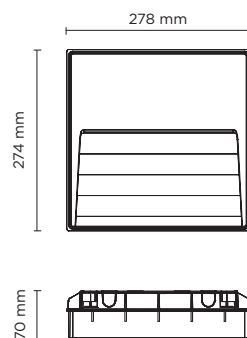

## SURF RECESS MAXI

Square wall-recessed luminaire for outdoor installation, phospho-chromatised and polyester powder coated extruded copper-free aluminium body, tempered frosted glass diffuser, moulded silicone gaskets, polypropylene housing for recess. Built-in LED driver 220-240V 50-60Hz, with 21 CREE XH-G mid-power LED. IP65 rating.

### Technical data

Wattage	14 WATT
IP Rating	IP65
IK Rating	IK08
Material	High corrosion resistance die-cast copper-free aluminum body
Coating	Polyester powder coating with phosphochromating pre-finish
Light source	NR. 21 x CREE XH-G LED
Screws	Stainless steel
Transformer	Electrical power supply 220/240V 50/60Hz built-in
Gasket	Silicone rubber
Glass	Tempered
Cable gland	M16 rubber grommet
Power cable	0.10 mt power cable included
Gross weight	2,10 Kg
Included	Polypropylene housing for recess