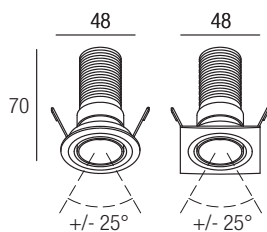

Supply current

350-500 mA (V, 8,7V)

Power

3-6 W

Series wiring

Dimensions

Photometric diagrams

CCT/CRI/Flux