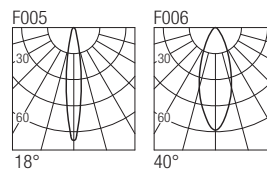

Supply current

350-500 mA (V, 8,7V)

Power

3-6 W

Series wiring

Dimensions

Photometric diagrams

CCT/CRI/Flux