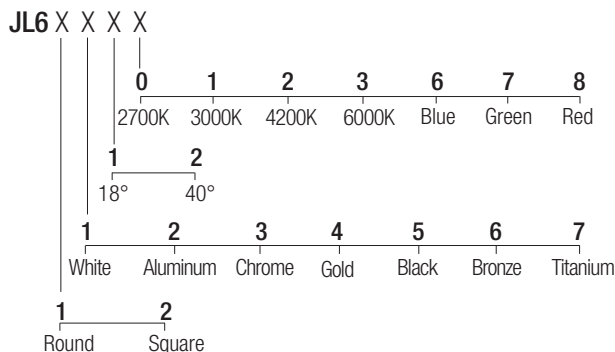

Code construction