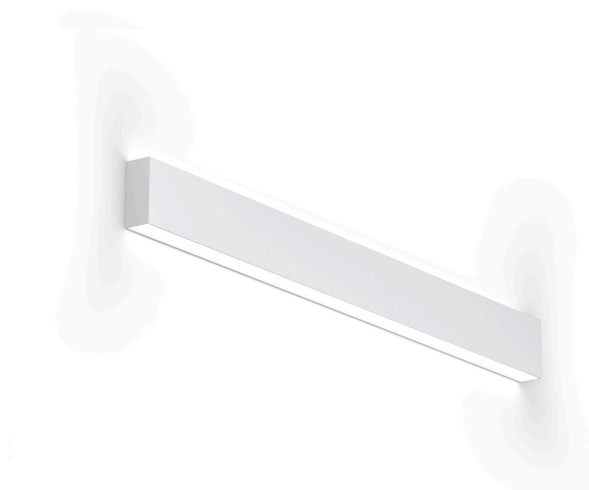

## Giano

220-240V AC dimmable (DALI/Push DIM)

A24646.100.0402

 white/opal screen

### Data sheet

CODE	A24646.100.0402
SYSTEM POWER CONSUMPTION	36W
EFFICACY	68.22lm/W
LIGHT SOURCE	LED
LIGHT SOURCE LIFETIME	L80 (B20) 60.000h
COLOUR TEMPERATURE	3000K Ra>90
LIGHT DISTRIBUTION	diffused
POWER SUPPLY	220-240V AC
FREQUENCY	50/60Hz
ELECTRICAL CONFIGURATION	dimmable (DALI/Push DIM)
DRIVER	integrated included
NOMINAL LUMINOUS FLUX	4560lm
LUMEN OUTPUT	2456lm
EFFICIENCY	53.9%
WEIGHT	2,64 Kg
PROTECTION DEGREE	IP40
COLOUR TOLLERANCES	SDCM 3
PACKING DIMENSIONS	14,0 x 141,0 x 14,0 cm

Wall lighting fixture for interiors, with direct and indirect light emission. Extruded aluminium structure in RAL 9003 white or black powder paint. Extruded polycarbonate diffusers with opaline finish. Pickled sheet metal end caps in polyacrylic paint.