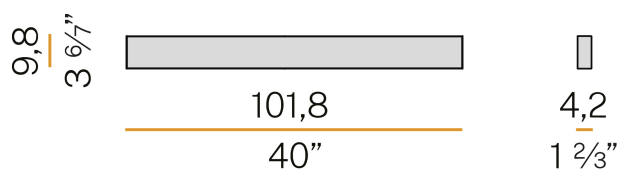

Technical drawing