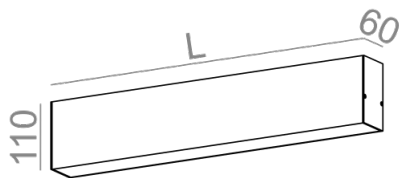

SET TRU up&down LED wall

SET TRU up&down LED kinkiet

Category: wall

Power dependent on version

Light source: LED, integrated

Dimming options: DALI, switchDIM, AQsmart

Integrated light source

Gear included.

Tolerance for dimensions ± 1 mm

Warranty period 5 years

AVAILABLE FINISHES:

GLOSS STRUCTURE ADDITIONAL

AVAILABLE VERSIONS:

L927	Low power - Low power	2700K	CRI>90
M927	Medium power - Medium power	2700K	CRI>90
L930	Low power - Low power	3000K	CRI>90
M930	Medium power - Medium power	3000K	CRI>90
L940	Low power - Low power	4000K	CRI>90
M940	Medium power - Medium power	4000K	CRI>90
M962	Medium power - Medium power	2700-6500K	CRI>90

AVAILABLE LUMINAIRE LENGTH:

57 cm
86 cm
114 cm
142 cm
170 cm
198 cm

AVAILABLE FINISHES:

STRUCTURE

black structure	-12	white structure	-13
gold structure	-19		

ADDITIONAL

grey	-16	copper	-17
------	-----	--------	-----