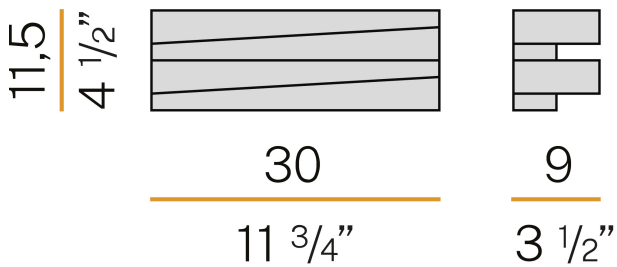

Technical drawing