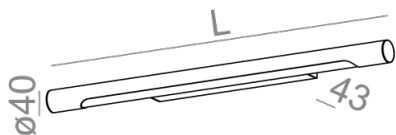

THIN TUBE LED wall

THIN TUBE LED kinkiet

Category: wall

Power dependent on version

Light source: LED, integrated

Dimming options: DALI, switchDIM

Integrated light source

Gear included.

Tolerance for dimensions ± 1 mm

Warranty period 5 years

AVAILABLE FINISHES:

GLOSS STRUCTURE ADDITIONAL

AVAILABLE VERSIONS:

L927	Low power - Low power	2700K	CRI>90
M927	Medium power - Medium power	2700K	CRI>90
L930	Low power - Low power	3000K	CRI>90
M930	Medium power - Medium power	3000K	CRI>90
L940	Low power - Low power	4000K	CRI>90
M940	Medium power - Medium power	4000K	CRI>90

AVAILABLE LUMINAIRE LENGTH:

40 cm
68 cm
96 cm
124 cm
152 cm

AVAILABLE FINISHES:

STRUCTURE

black structure	-12	white structure	-13
gold structure	-19		

ADDITIONAL

grey	-16	copper	-17
------	-----	--------	-----