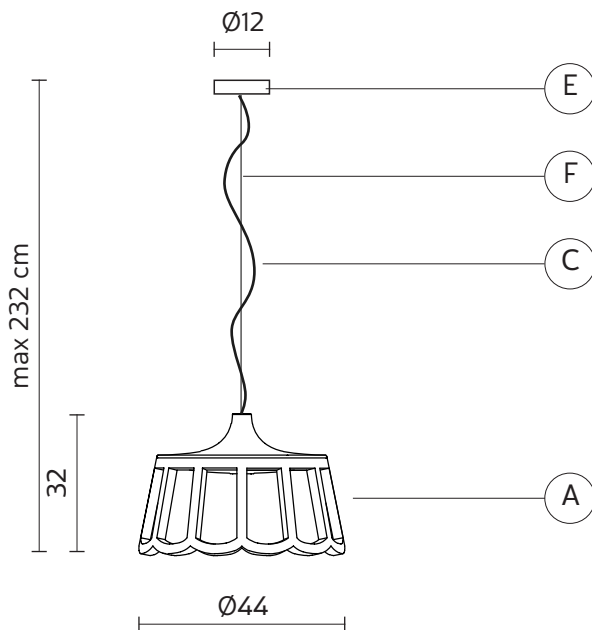

LE PUPETTE suspension

Edmondo Testaguzza design

year 2016

TECHNICAL SHEET - SE131 1B INT

STRUCTURE "A"

material	ceramic	
colour	natural	

CEILING CUP "E"

material	metal
colour	matt white

SUSPENSION CABLE "F"

material	metal
----------	-------

ELECTRICAL CABLE "C"

material	PVC	
colour	transparent	

ELECTRICAL SYSTEM

socket	E27
source	max 1x 70w
energy class	from E to A++

PACKAGING

nr. of collis	1
net weight/kg	4,7
gross weight/kg	8
packaging/cm	50x50x51

EMISSION OF LIGHT

one-directional

	direct
	filtered
	indirect
	none

CERTIFICATION

IEC	60598-1:2014
EN	60598-1:2015

IP rate	IP20
bulb	not provided

COLLECTION