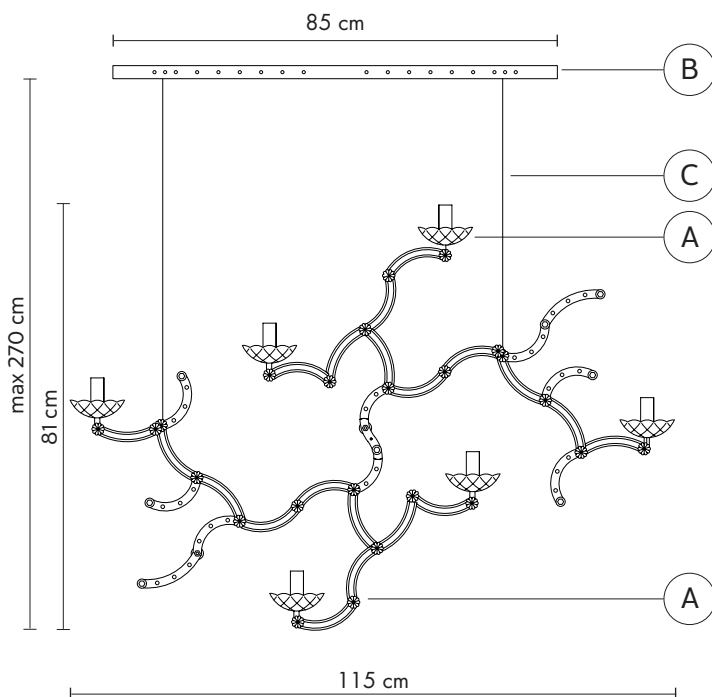

BOBECHE "D"

material	artistic glass	
colour	transparent	

PERFORED BAR "B"

material	metal
colour	semi glossy black

ELECTRICAL CABLE "C"

colour	transparent	
--------	-------------	--

ELECTRICAL SYSTEM

socket	E14
source	6 x max 42W
energy class	da E a A++

PACKAGING

nr. of collis	1
net weight/kg	4,6
gross weight/kg	
packaging/cm	

EMISSION OF LIGHT

one directional

CERTIFICATION

IEC	60598-1:2008
EN	60598-1:2008 + A11:2009

IP rate	IP20
bulb	not provided

COLLECTION

available also as: wall lamp

SE146 1B INT SE146 1N INT