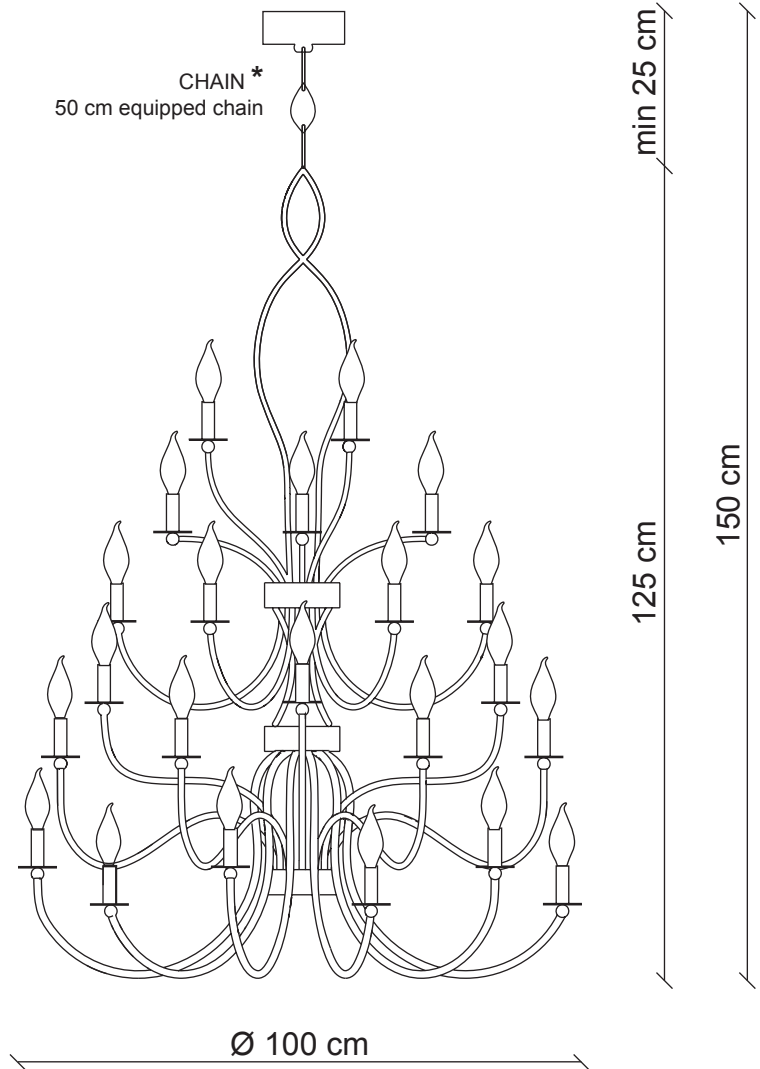

PATRIZIAGARGANTI

Firenze

The soul light

art. PG328 - Moulin Rouge collection

39 lights chandelier

polished silver leaf

clear crystal nuggets & pearls

 39x
40W E14
not supplied

Kg 27
m³ 2,11