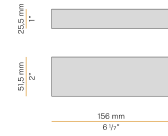

XM6-20 D/P MULTI

LED driver, 9,2÷28W 200÷900mA, 1-10V/DALI/Push DIM dimmable.