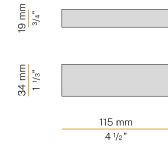

PANZERI

Joe

Accessories / power supply

XM6-15 UNI

LED driver, 2,5÷15W 60÷360mA.