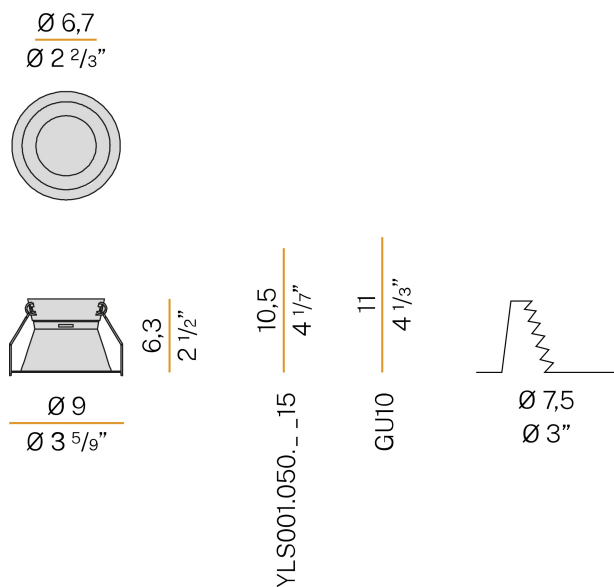

Technical drawing