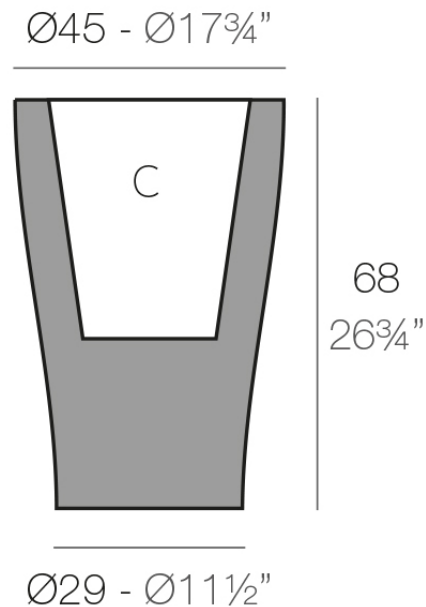

Info

Description

Pot made of polyethylene resin by rotational moulding. 100% Recyclable. Item suitable for indoor and outdoor use. Available in different finishes.

Weight: 5 Kg

CURVADA $\text{Ø}45 \times 68$ cm

CURVADA $\text{Ø}17\frac{3}{4}" \times 26\frac{3}{4}"$

C = 30 L

C = 8 gal

Finishes

finishes

BASIC

Ref. 42145A

orange