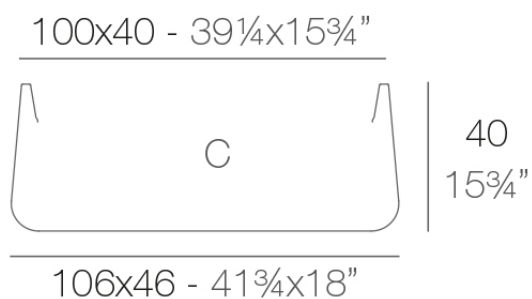

Info

Description

Pot made of polyethylene resin by rotational moulding. 100% Recyclable. Item suitable for indoor and outdoor use. Available in different finishes.

Weight: 9 Kg

ULM Jardinera 46x106 cm
ULM Jardiniera 18x41¾"

C = 165 L
C = 43½ gal