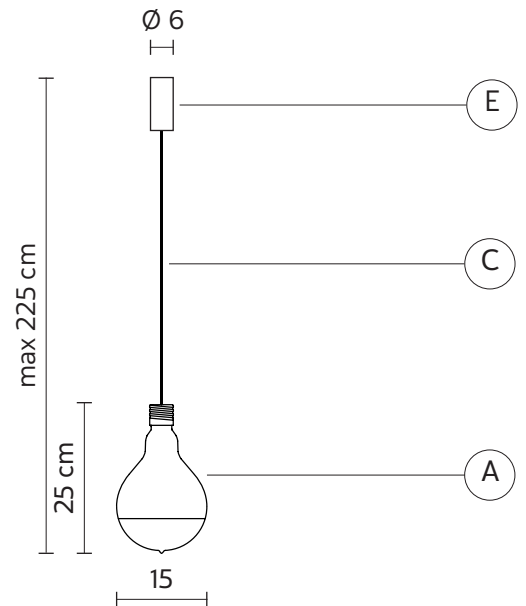

CEILING CUP "E"

material	metal
colour	matt black

ELECTRICAL CABLE "C"

material	PVC	
colour	black	

ELECTRICAL SYSTEM

socket	G9
source	max 1x33 w
energy class	from E to A++

PACKAGING

nr. of collis	1
net weight/kg	1
gross weight/kg	1,85
packaging/cm	25x25x32

EMISSION OF LIGHT

one-directional

	direct
	filtered
	indirect
	none

CERTIFICATION

IEC	60598-1:2014
EN	60598-1:2015

IP rate	IP20
bulb	equipped

halogen
G9 - 33 w - 460 lumen
2900 K°, class D

COLLECTION

available also as: wall lamp

				
SE1231FINT	SE1232FINT	SE1233FINT	SE1231TINT	SE1232TINT
				
SE1233TINT	SE1234FINT	SE1235FINT	SE1234TINT	SE1235TINT
				
SE1236TINT	SE1234FEXT	SE1235FEXT	SE1236FEXT	SE1234TEXT
				
SE1235TEXT	SE1236TEXT			