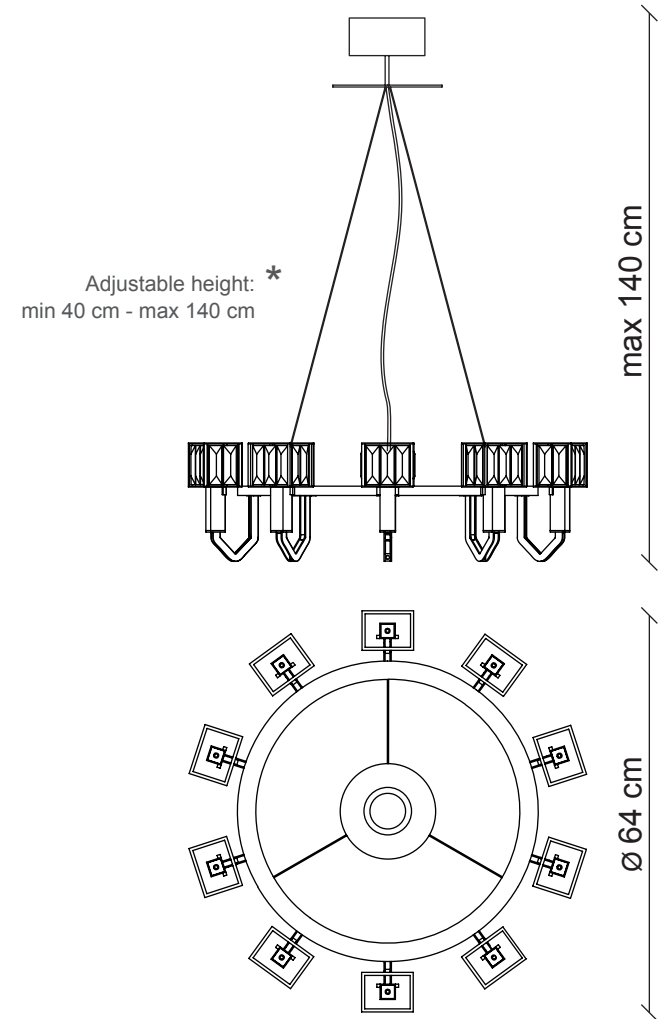

PATRIZIAGARGANTI

Firenze

**BESPOKE
LIGHTING
DESIGN**

Bespoke Lighting Design 02

design Roberto Lazzeroni

Angie collection

10 lights Chandelier

Adjustable height: *
min 40 cm - max 140 cm

Finish
chandelier
structure

Lampshade versions

clear crystals

white crystals

gold plated

A06G1 A06G2

black rhenium
colour plated

A06K1 A06K2

chrome

A06C1 A06C2

L. 8,5x6 cm
H. 7 cm

10x
40W E14
not supplied

Kg 7
m³ 0,28