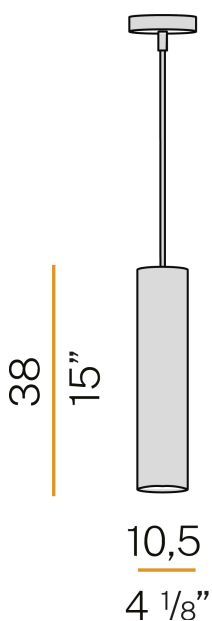

PANZERI

One

220-240V AC dimmable (DALI/Push DIM)

L03701.000.0402

● white

Data sheet

CODE	L03701.000.0402
SYSTEM POWER CONSUMPTION	15W
EFFICACY	68.13lm/W
LIGHT SOURCE	LED
LIGHT SOURCE LIFETIME	L90 (B10) 50.000h
COLOUR TEMPERATURE	3000K Ra>90
LIGHT DISTRIBUTION	diffused
POWER SUPPLY	220-240V AC
FREQUENCY	50/60Hz
ELECTRICAL CONFIGURATION	dimmable (DALI/Push DIM)
DRIVER	integrated included
NOMINAL LUMINOUS FLUX	1611lm
LUMEN OUTPUT	1022lm
EFFICIENCY	63.4%
WEIGHT	1,47 Kg
PROTECTION DEGREE	IP40
COLOUR TOLLERANCES	SDCM 3
PACKING DIMENSIONS	18,0 x 46,0 x 20,0 cm

Suspension lighting fixture for interiors, with direct light emission. Extruded aluminium structure in white, black, bronze or mat brass polyacrylic paint, or with gold leaf coating. Turned pickled sheet metal end cap in white, black, bronze, mat brass or gold polyacrylic paint. Aluminium dissipation plate. Flat frosted glass diffuser. Turned pickled sheet metal frame in white, black, bronze or mat brass polyacrylic paint, or with gold leaf coating. 2m (78,7") long suspension and power cable in transparent PVC. Power canopy with galvanized sheet metal ceiling bracket and pickled sheet metal covering in white, black, bronze or mat brass polyacrylic paint, or with gold leaf coating.

Technical drawing

Polar diagram