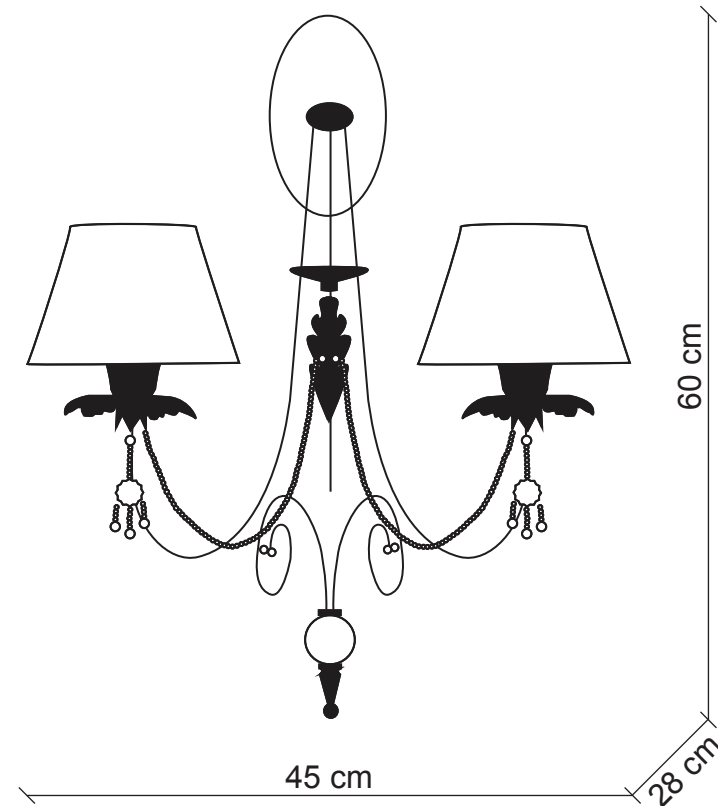

PATRIZIAGARGANTI

Firenze

BAGA XXI Century
LOVELY LIGHT

art. 951

2 lights Wall lamp

Finish: Silver leaf with protected nickel details

Lampshades: Orange raffia

Accessories: Clear crystals