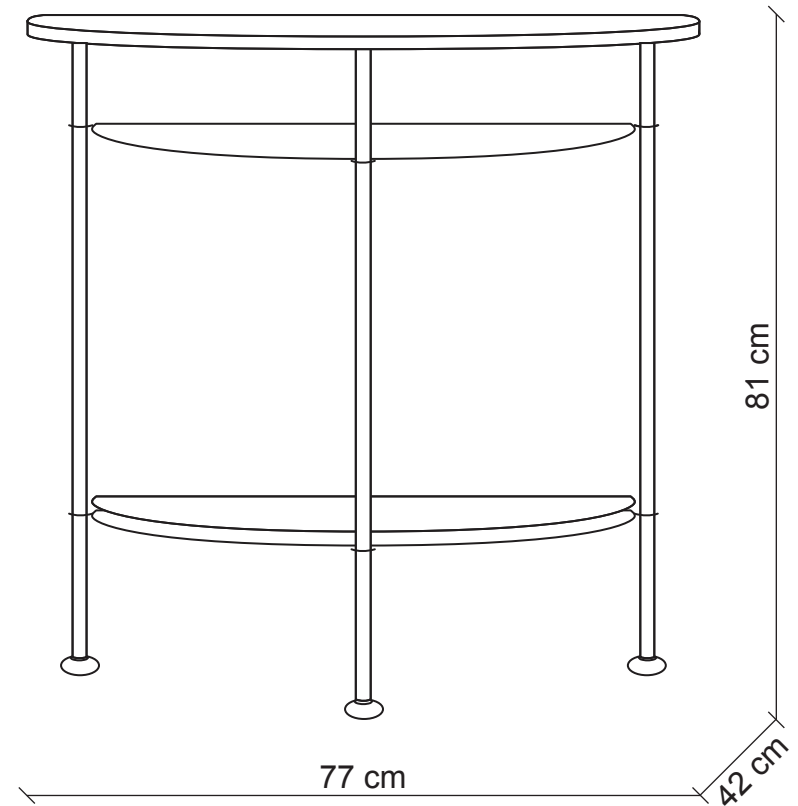

PATRIZIAGARGANTI

Firenze

BAGA XXI Century
LOVELY LIGHT

art. 2003

Consolle

Finish: Silver leaf with protected nickel details

Top: Antiqued black wood

m³ 0,40
Kg 12,6