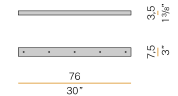

XM8901-05

Canopy for power supply with 5 outputs.