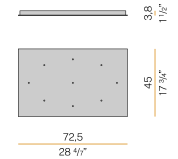

XM8901-09

Canopy for power supply with 9 outputs.