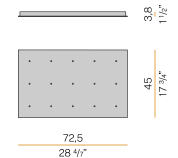

Canopy for power supply with 6 outputs.

XM8901-09

Canopy for power supply with 9 outputs.

XM8901-15

Canopy for power supply with 15 outputs.

XM9001-03

Canopy for power supply with 3 outputs.

XM9001-07