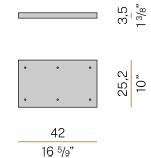

XM8901-06

Canopy for power supply with 6 outputs.