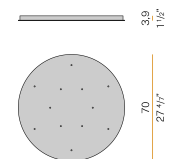

XM9001-12

Canopy for power supply with 12 outputs.