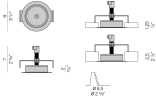

PANZERI

Clio

Accessories / power supply and fixing

XM9201-01

Recessed canopy for electric cable suspensions. Suitable for 24V fixtures: remote driver 24V needed.