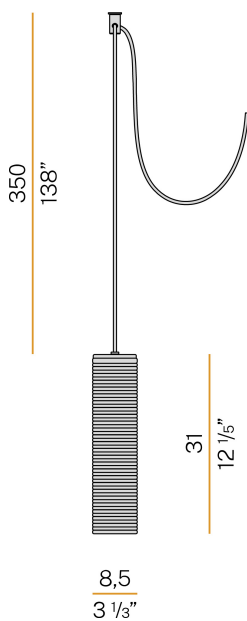

PANZERI

Clio

220-240V AC
M09455.000.0200

black/bronze diffuser

Data sheet

CODE	M09455.000.0200
SYSTEM POWER CONSUMPTION	max 57W
LIGHT SOURCE	LED retrofit / halogen
LIGHT SOURCE KIT	* included
COMPATIBLE SOURCES	LED retrofit bulb 8W E27 2700K Ra80 1050lm (no dimming) * / max 57W E27
COLOUR TEMPERATURE	2700K Ra>80
LIGHT DISTRIBUTION	diffused
POWER SUPPLY	220-240V AC
FREQUENCY	50/60Hz
NOMINAL LUMINOUS FLUX	1050lm
WEIGHT	1,29 Kg
PROTECTION DEGREE	IP20
COLOUR TOLLERANCES	SDCM <6
PACKING DIMENSIONS	0,0 x 0,0 x 0,0 cm

Multiple suspension lighting fixture for interiors, with direct and indirect light emission. Structure in pressed rough aluminium and pickled sheet metal in polyacrylic paint. Diffuser in blown glass with white, crystal, steel, amber, bronze, tobacco or green ribbing finish.

Pickled sheet metal closing disk in black or mat brass polyacrylic paint. 3,5m (137,8") long suspension and power cable in PVC with black fabric covering. Provided without power canopy, complete with polycarbonate hook.

Technical drawing