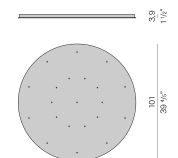

XM9001-21

Canopy for power supply with 21 outputs.