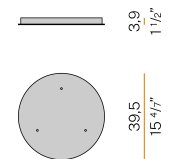

Canopy for power supply with 6 outputs.

XM8901-09

Canopy for power supply with 9 outputs.

XM8901-15

Canopy for power supply with 15 outputs.

XM9001-03

Canopy for power supply with 3 outputs.

XM9001-07