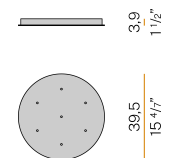

XM9001-07

Canopy for power supply with 7 outputs.