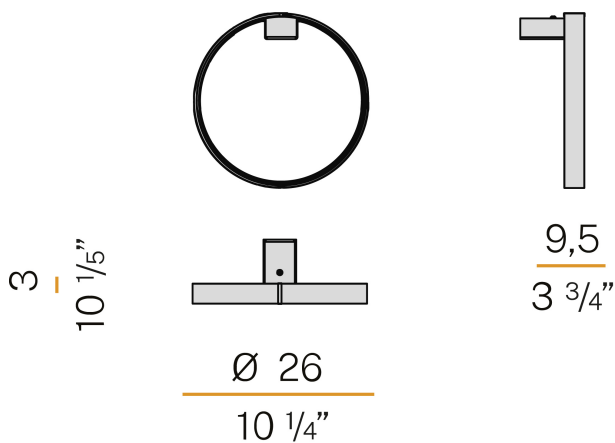

PANZERI

Zero Round

220-240V AC ON-OFF

A03301.025.0501

● white

Data sheet

CODE	A03301.025.0501
SYSTEM POWER CONSUMPTION	13W
EFFICACY	61.23lm/W
LIGHT SOURCE	LED
LIGHT SOURCE LIFETIME	L70 (B50) 60.000h
COLOUR TEMPERATURE	2700K Ra>90
LIGHT DISTRIBUTION	diffused
POWER SUPPLY	220-240V AC
FREQUENCY	50/60Hz
ELECTRICAL CONFIGURATION	ON-OFF
DRIVER	integrated included
NOMINAL LUMINOUS FLUX	1024lm
LUMEN OUTPUT	796lm
EFFICIENCY	77.7%
WEIGHT	0,62 Kg
PROTECTION DEGREE	IP40
COLOUR TOLLERANCES	SDCM 3
PACKING DIMENSIONS	31,0 x 31,0 x 20,0 cm

Wall lighting fixture for interiors, with direct and indirect light emission.
Pickled sheet metal wall bracket in polyacrylic paint.
Pickled sheet metal wall plate in polyacrylic paint.
Bended extruded aluminium structure in white, black, bronze, mat brass or titanium polyacrylic paint.
Extruded polycarbonate diffuser with opaline finish.

Technical drawing

Polar diagram