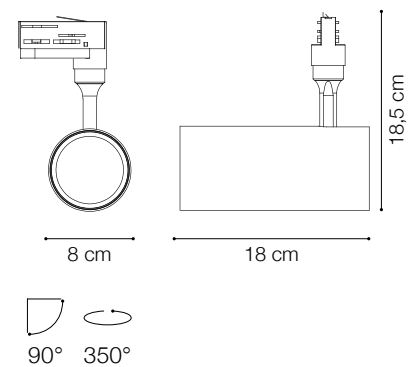

Code	189888
Item name	SMILE 30W CRI80 36° 3000K NERO
Source	LED COB CITIZEN
Power	30W
Driver included	TRIDONIC
Lumen	2860 Lm
MacAdam	4SDC
UGR	<6
Beam	36°
CCT	3000K
CRI	≥82
Insulation class	Class II
IP	20
Material	Aluminum
LED Life	50.000 h
Warranty	5 years
Net Weight	0,810 Kg
Volume	0,0050 m³

Code 189529
Item name SMILE ANELLO FRONTALE BIANCO
PER TRACKLIGHTS 20/30W

Code 190259
Item name SMILE DIFFUSORE ELLITTICO
PER TRACKLIGHTS 20/30W

Code 190181
Item name SMILE HONEYCOMB
PER TRACKLIGHTS 20/30W