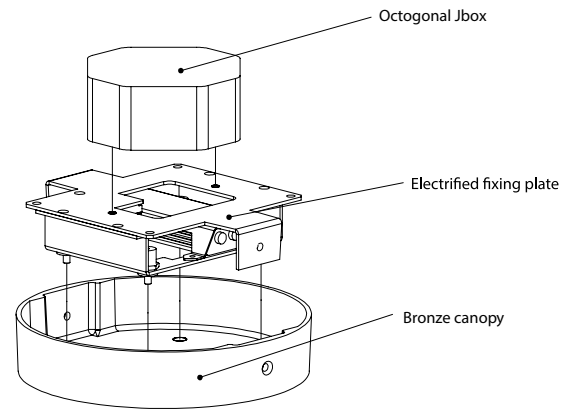

PENDANT HUBLOT 1200 RO

DESIGN YVES MACHERET

Référence
SUHT1200ROP

Description

Body lamp patinated bronze - Protective varnish - Alabaster diffuser
120 VAC / 50-60hz / 24V - LED cannot be changed

Specificity

Sources Lumens	strip LED 24V
Lumens	1270 lm (nominal)
Watts	50
Weight (lbs)	70
Certificates	
Standard	
Colors	
Dimming	

Fixing

* Factory setting

Patinas

Alabaster