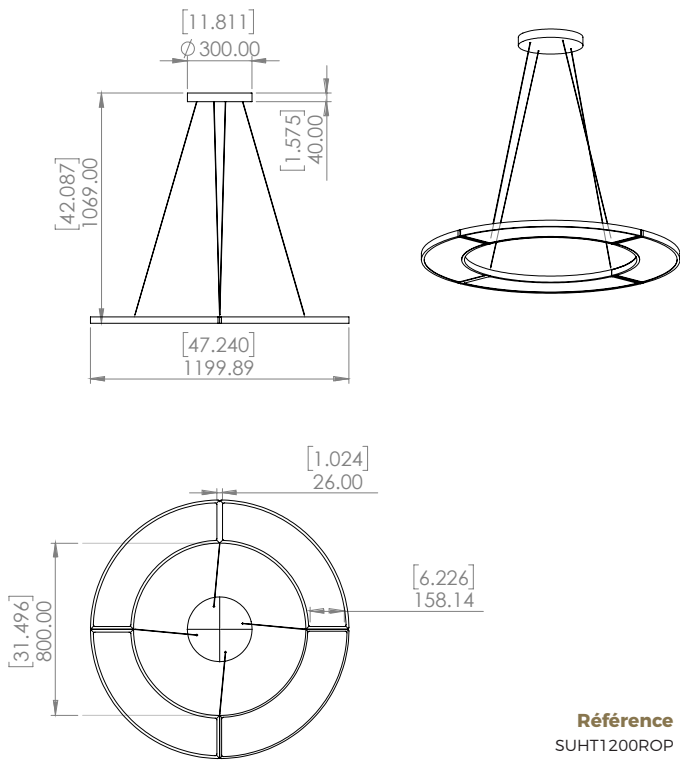

# PENDANT HUBLOT 1200 RO

DESIGN YVES MACHERET

**Référence**  
SUHT1200ROP

**Description**

Body lamp patinated bronze - Protective varnish - Alabaster diffuser  
120 VAC / 50-60hz / 24V - LED cannot be changed

**Specificity**

<b>Sources Lumens</b>	strip LED 24V
<b>Lumens</b>	1270 lm (nominal)
<b>Watts</b>	50
<b>Weight (lbs)</b>	70
<b>Certificates</b>	  
<b>Standard</b>	   
<b>Colors</b>	  
<b>Dimming</b>	   