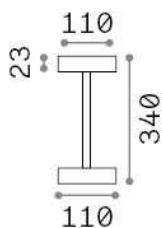

General info

Outdoor - Table lamps

Ean	8021696311715
Item	TOFFEE TL BIANCO
Installation	Table lamps
Guarantee	5 years
Gross weight	0.59 kg
Volume	0.00504 m ³

Technical info

Net weight	0.46 kg
Insulation class	III
Protection index	IP54
Compliance	CE
Operating temperature	0° ~ +40 °C
Dimmer	NO, On-Off
Power output	3.7 V DC
	Integrated switch button Touch switch
Battery	YES
Power supply	Required, remoted, not included

Source info

Integrated source	Integrated LED module
Replaceable source	Replaceable (by qualified operators only)
Power	LED 2 W
Emission	Direct
Max consumption	max 2,00 W
Features LED	LED SMD
CCT LED	3000 K
Duration LED (t. 25°C)	20000 h
CRI	> 80
Light beam flux	230 lm
Useful light flux	180 lm
Photobiological risk	EXEMPT
Bulb included	1 - E14 OLIVA 4W 3000K CRI80 SATIN