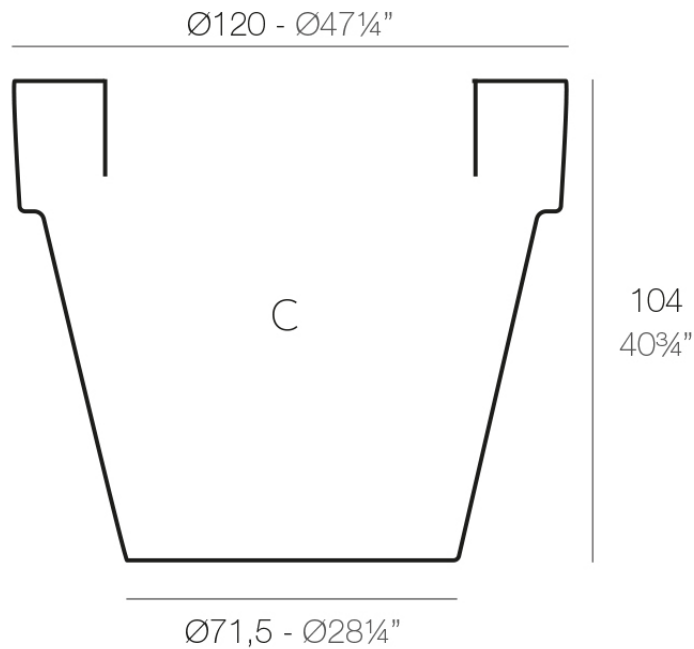

Info

Description

Pot made of polyethylene resin by rotational moulding. 100% Recyclable. Item suitable for indoor and outdoor use. Available in different finishes.

Weight: 22 Kg

MACETA $\text{Ø}120$	C = 800 L
MACETA $\text{Ø}47\frac{1}{4}"$	C = 211 $\frac{1}{4}$ gal