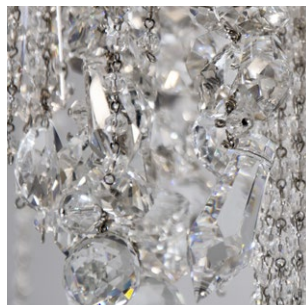

PATRIZIAGARGANTI

Firenze

The soul light

art. PG002 - Ontherocks collection

9 + 1 lights chandelier

Finish

Crystals

leaden grey