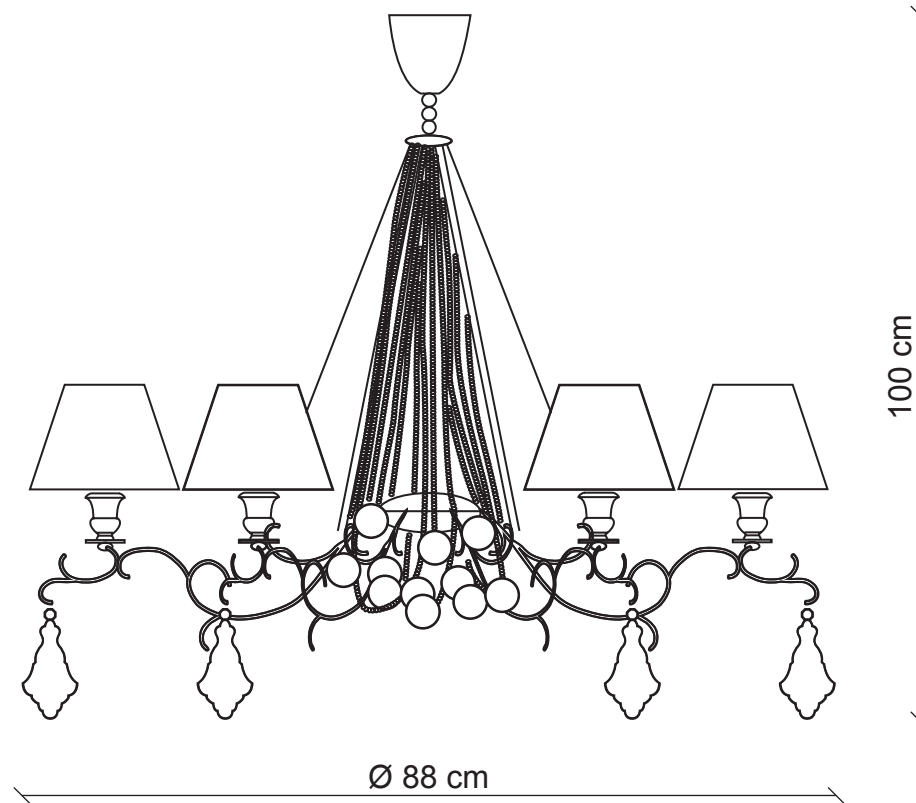

# PATRIZIAGARGANTI

Firenze

**BAGA** Contemporary  
LOVELY LIGHT

**art. 2252**

6 lights Chandelier

**Finish:** Nickel

**Lampshades:** Newspaper paper

**Accessories:** Clear methacrilate and crystals

m<sup>3</sup> 0,86  
Kg 9,3