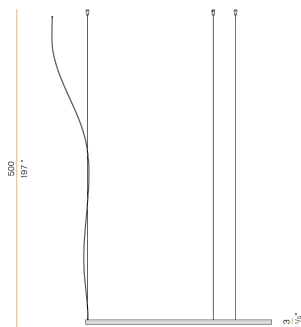

PANZERI

Zero Round

24V DC
M10317.125.0510

Data sheet

CODE	M10317.125.0510
SYSTEM POWER CONSUMPTION	62W
EFFICACY	82.24lm/W
LIGHT SOURCE	LED
LIGHT SOURCE LIFETIME	L70 (B50) 60.000h
COLOUR TEMPERATURE	2700K Ra>90
LIGHT DISTRIBUTION	diffused
POWER SUPPLY	24V DC
DRIVER	remote not included
LUMEN OUTPUT	5099lm
WEIGHT	1,06 Kg
PROTECTION DEGREE	IP20
COLOUR TOLLERANCES	SDCM 3
PACKING DIMENSIONS	135,0 x 135,0 x 18,0 cm

Single or multiple suspension lighting fixture for interiors, with direct and indirect light emission.

Bended extruded aluminium structure in white, black, bronze, mat brass or titanium polyacrylic paint.

Extruded polycarbonate diffuser with opaline finish.

Suspension kit with griplocks and 5m (196,9") long steel cables.

5m (196,9") long power cable in transparent PVC.

Provided without power canopy.

Technical drawing