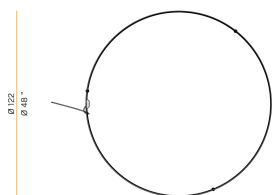

PANZERI

Zero Round

24V DC
M10317.125.0510

Data sheet

CODE	M10317.125.0510
SYSTEM POWER CONSUMPTION	62W
EFFICACY	82.24lm/W
LIGHT SOURCE	LED
LIGHT SOURCE LIFETIME	L70 (B50) 60.000h
COLOUR TEMPERATURE	2700K Ra>90
LIGHT DISTRIBUTION	diffused
POWER SUPPLY	24V DC
DRIVER	remote not included
LUMEN OUTPUT	5099lm
WEIGHT	1,06 Kg
PROTECTION DEGREE	IP20
COLOUR TOLLERANCES	SDCM 3
PACKING DIMENSIONS	135,0 x 135,0 x 18,0 cm

Single or multiple suspension lighting fixture for interiors, with direct and indirect light emission.

Bended extruded aluminium structure in white, black, bronze, mat brass or titanium polyacrylic paint.

Extruded polycarbonate diffuser with opaline finish.

Suspension kit with griplocks and 5m (196,9") long steel cables.

5m (196,9") long power cable in transparent PVC.

Provided without power canopy.

Technical drawing