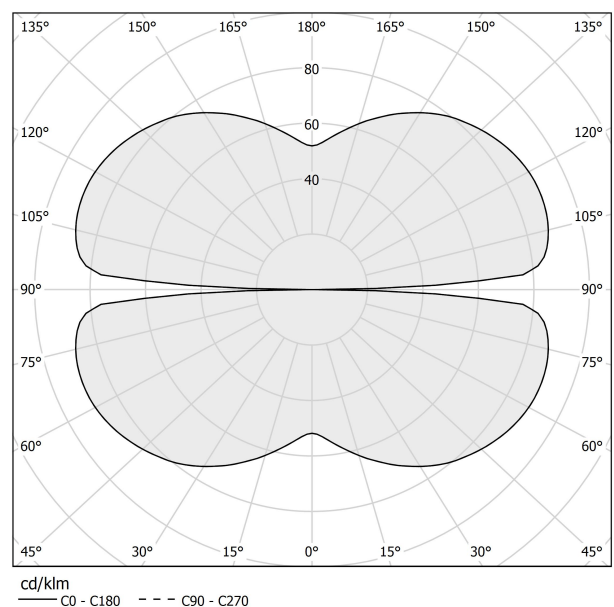

Polar diagram