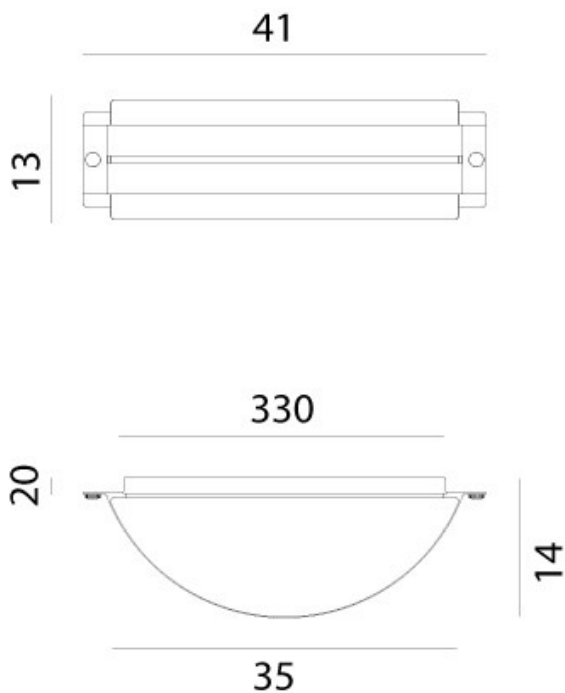

Tipologia: PARETE

Type: WALL LIGHT

Ambiente / Environment
OUTDOOR

Materiale: RAME
Material: COPPER

Finitura / Colore: RAME
Finishing / Color: COPPER

Fonte luminosa – Lighting Souce:
2xMax 30W E27

Voltaggio – Voltage
240V

Classe Energetica – Energetic Class
A++/E

PROTEZIONE IP – IP PROTECTION
IP54

PESO – WEIGHT
4Kg

Lampadina non inclusa
Light bulb not included