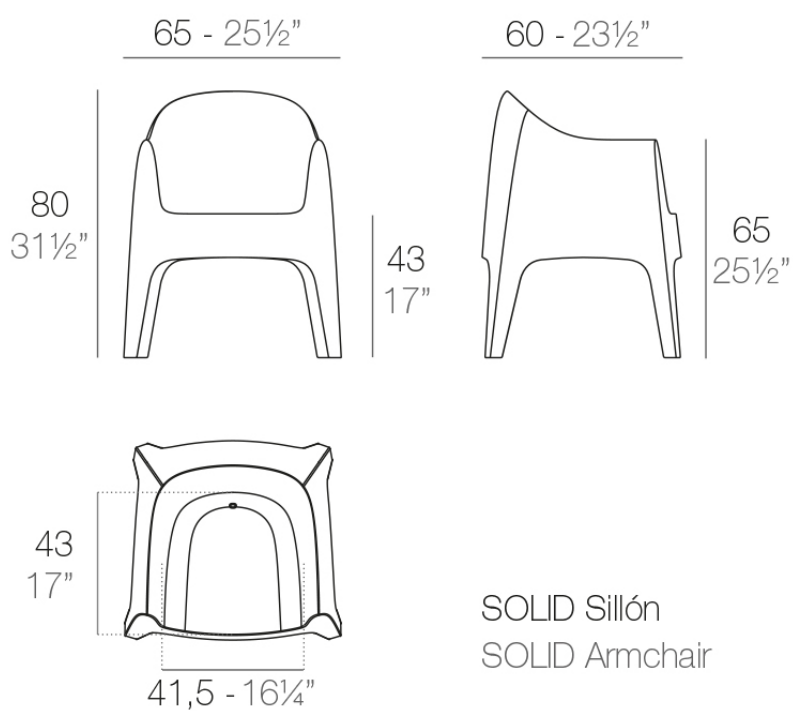

Info

Description

Made of injected polypropylene with mineral additives. Stackable. Available in several colors. Item suitable for indoor and outdoor use.

Weight: 7.5 Kg

Finishes

finishes

BASIC PP
Ref. 55027