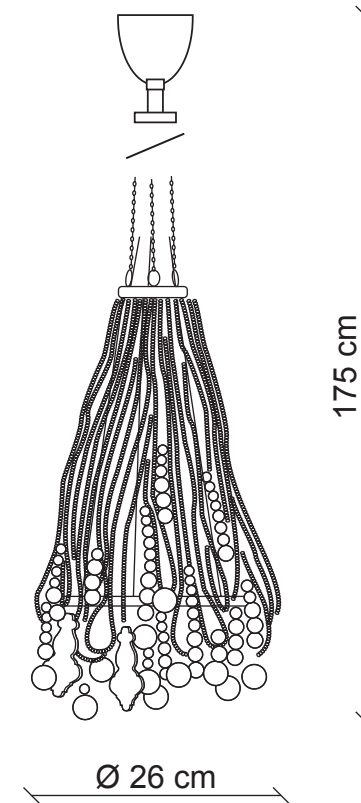

PATRIZIAGARGANTI

Firenze

BAGA Contemporary
LOVELY LIGHT

art. CR42

3 lights Chandelier

Finish: Nickel

Accessories: Clear crystals

3x
40W E14
not supplied

m³ 0,08
Kg 5,3