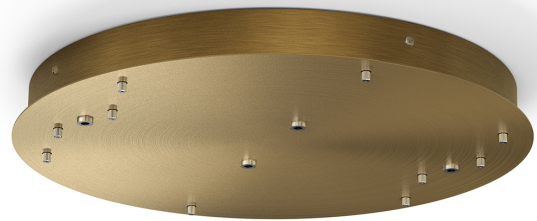

## Zero Round

220-240V AC dimmable (DALI/Push DIM)

XM03417.554.0002

### Data sheet

CODE	XM03417.554.0002
POWER SUPPLY	220-240V AC
FREQUENCY	50/60Hz
ELECTRICAL CONFIGURATION	dimmable (DALI/Push DIM)
DRIVER	integrated included
WEIGHT	4,60 Kg
PACKING DIMENSIONS	46,0 x 46,0 x 16,0 cm

Canopy for power supply and suspension of 2 Zero Shapes Horizontal and 2 Zero Round Vertical models, with DALI/Push DIM drivers.